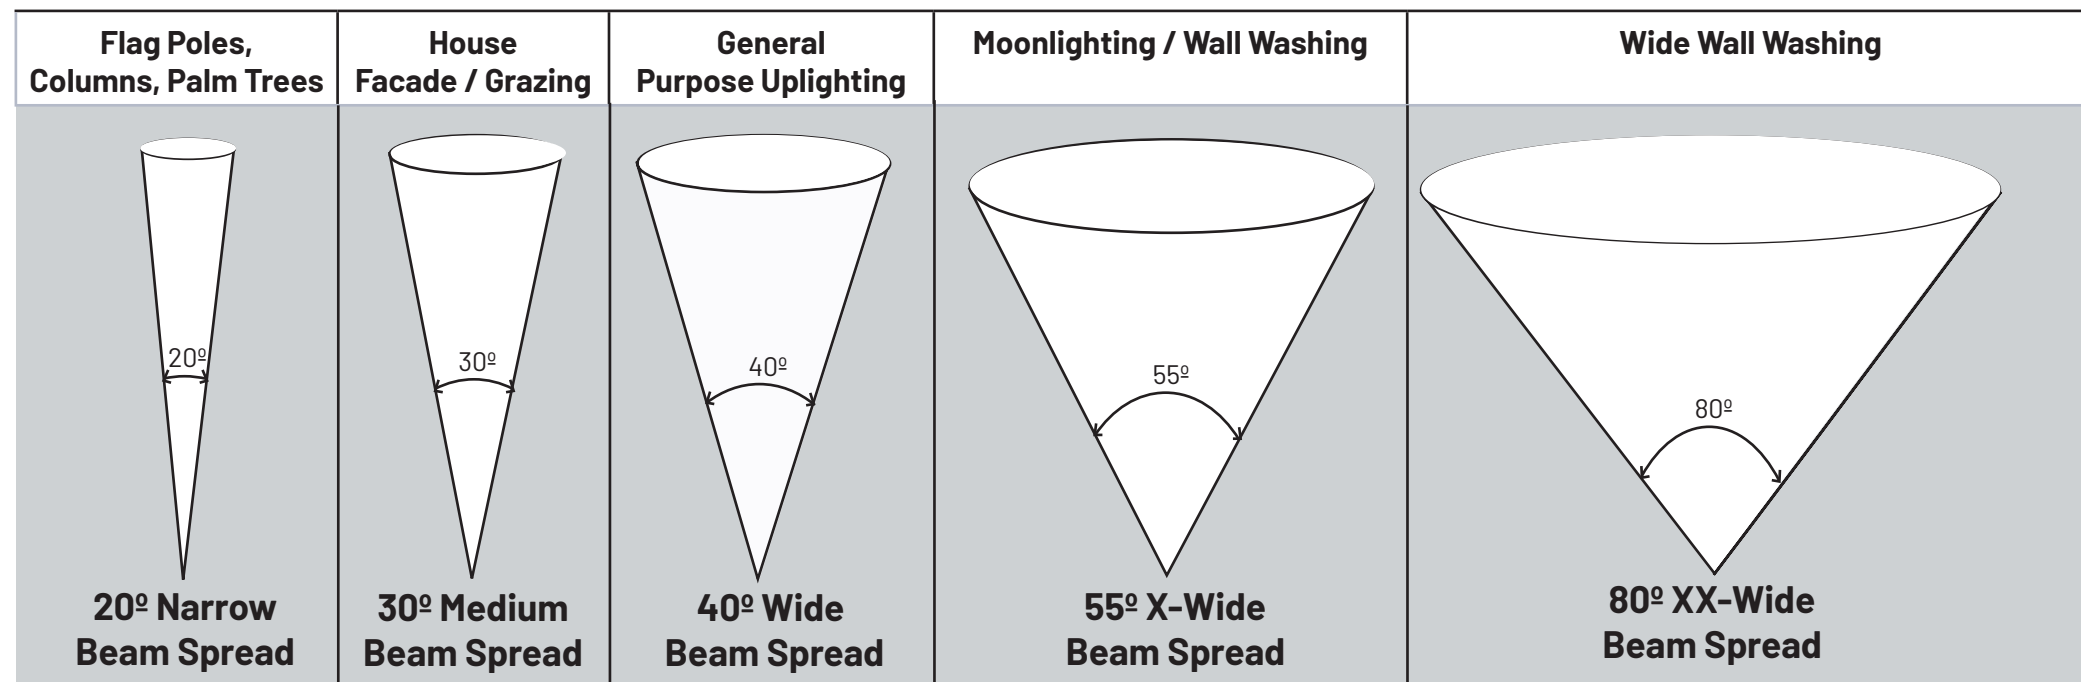

Lamp Packaging: 1 Lamp Per Box, 10 Lamps Per Pack, 10 Packs Per Master Carton. Patents Pending.

Most Popular Applications

- Uplighting 10-20ft. Trees: **Green 40° Wide Lamp**
- Uplighting 20-30ft. Trees: **Blue 30° Medium Lamp**
- Uplighting 30-40ft. Trees: **Black 30° Medium Lamp**
- Uplighting 40+ ft.: **White 30° Medium Lamp**
- Uplighting 30-40ft. Palm Tree: **White 20° Narrow Lamp**
- Uplighting Columns/Architecture: **Green 20° Narrow Lamp**
- Moon Lighting: **Blue 55° X-Wide Lamp**
- Grazing/ Two Story House Facade: **Blue 30° Medium Lamp**
- Wall Washing / 10 ft. or lower plant material / MR-16 Area Light: **Red 80° XX-Wide Lamp**
- Technique: Shadowing: **Blue 40° Wide Lamp**