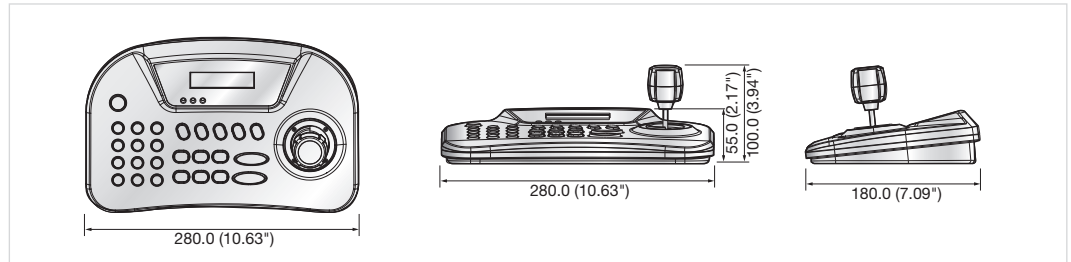

Dimensions

Unit : mm (inch)