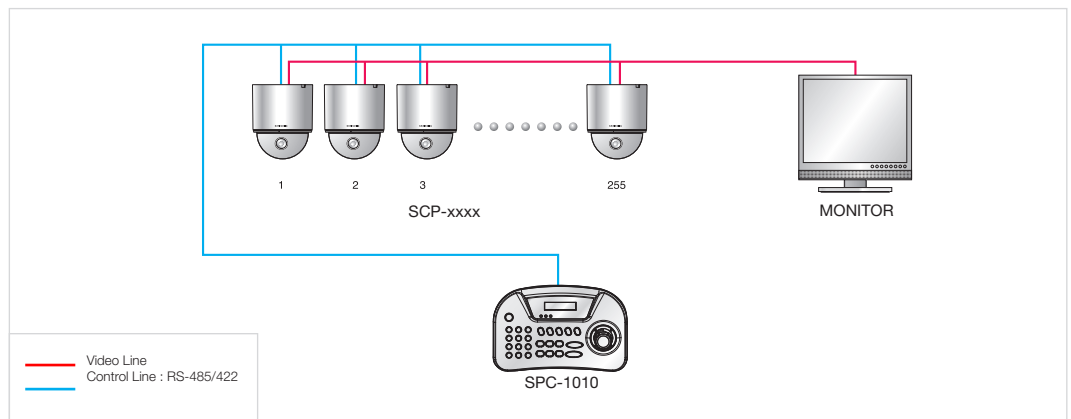

System Configuration

The Eco mark represents Samsung Techwin's will to create environment-friendly products, and indicates that the product satisfies the EU RoHS Directive.

Design and specifications are subject to change without notice.

SAMSUNG TECHWIN CO., LTD.

701, Sampyeong-dong, Bundang-gu, Seongnam-si, Gyeonggi-do Korea 463-400
Tel : +82-70-7147-8741~8749, 8752~8760 Fax : +82-31-8018-3745
www.samsungsecurity.com www.samsungcctv.com

SAMSUNG TECHWIN AMERICA INC.

SAMSUNG TECHWIN EUROPE LTD.

Available from A1 Security Cameras

www.a1securitycameras.com email: sales@a1securitycameras.com

■ DISTRIBUTED BY