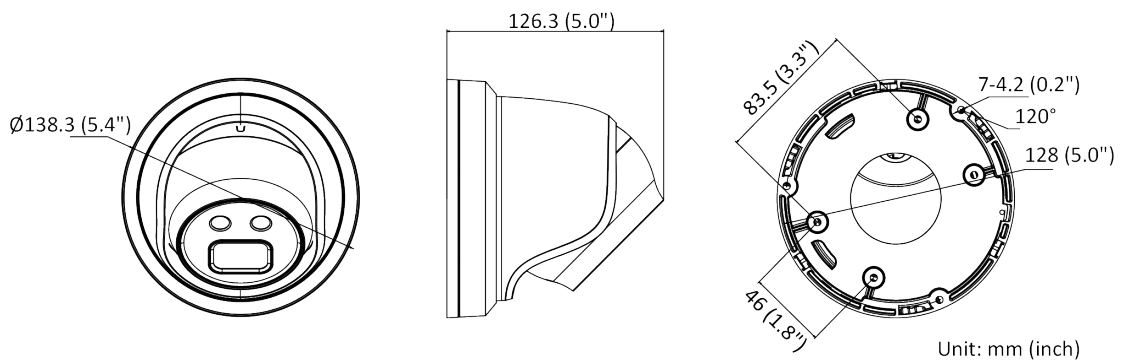

Dimensions

Optional Accessories

PM Vertical Pole Mount	PC140+CPM Pendant Mount	CB140PT Junction Box	CM Corner Mount	PC140+WML Wall Mount