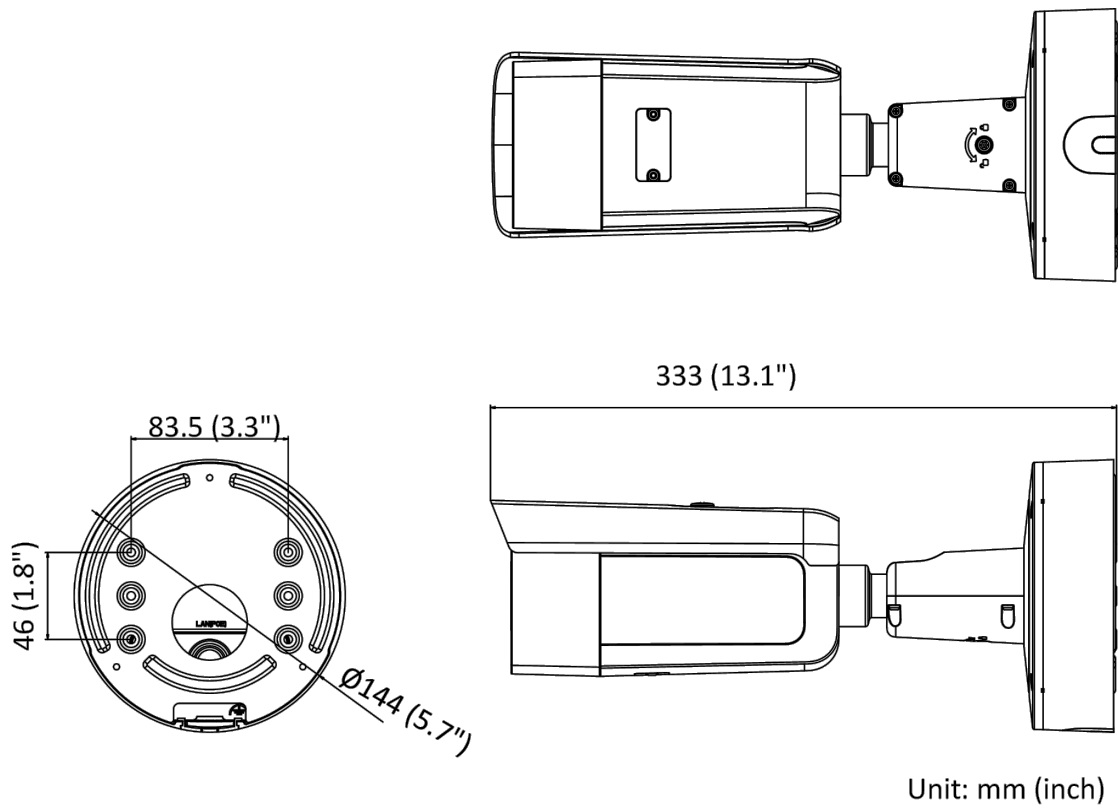

Specifications

Camera	
Image Sensor	1/2.8" Progressive Scan CMOS
Min. Illumination	0.002 Lux @ (f/1.4, AGC on), 0 Lux with IR on
Shutter Speed	1/3 s to 1/100,000 s
Slow Shutter	Yes
P/N	P/N
Wide Dynamic Range	120 dB
Day/Night	ICR Cut
Angle Adjustment	Pan: 0° to 355°, tilt: 0° to 90°, rotate: 0° to 360°
Flash Memory	8 GB
RAM	512 MB
Lens	
Iris Type	Auto-Iris
Lens Mount	Ø14
Lens Type and FOV	2.7 to 13.5 mm: horizontal FOV 112.5° to 34°, vertical FOV 57.2° to 18.9°, diagonal FOV 138.1° to 39.1°
Aperture	f/1.4
DORI	
DORI	D: 44 m, O: 17 m, R: 8 m, I: 4 m
Illuminator	
IR Range	Up to 197 ft (60 m)
Wavelength	850 nm
Video	
Max. Resolution	1920 × 1080
Main Stream	50 Hz: up to 50 fps (1920 × 1080, 1280 × 720) 60 Hz: up to 60 fps (1920 × 1080, 1280 × 720) *High frame rate is supported under certain settings.
Sub-Stream	50 Hz: 25 fps (640 × 480, 640 × 360, 320 × 240) 60 Hz: 30 fps (640 × 480, 640 × 360, 320 × 240)
Third Stream	50 Hz: 15 fps (1280 × 720, 640 × 480, 640 × 360, 320 × 240) 60 Hz: 15 fps (1280 × 720, 640 × 480, 640 × 360, 320 × 240)
Fourth Stream	50 Hz: 15 fps (1280 × 720, 640 × 480, 640 × 360, 320 × 240) 60 Hz: 15 fps (1280 × 720, 640 × 480, 640 × 360, 320 × 240) *Fourth stream is supported under certain settings.
Video Compression	Main stream: H.265/H.264/H.264+/H.265+ Sub-stream: H.265/H.264/MJPEG Third stream: H.265/H.264 Fourth stream: H.265/H.264/MJPEG
Video Bit Rate	32 Kbps to 8 Mbps
H.264 Type	Baseline Profile/Main Profile/High Profile
H.265 Type	Main Profile
H.264+	Main stream supports
H.265+	Main stream supports

Available Model

PCI-B12Z2S (2.7 mm to 13.5 mm)

Dimensions

Optional Accessories

PM	PM-LPR	CM1
Vertical Pole Mount	Pendant Mount	Corner Mount
		

Distributed by

**HIKVISION®****Headquarters**

No.555 Qianmo Road, Binjiang District,
Hangzhou 310051, China
T +86-571-8807-5998
overseasbusiness@hikvision.com