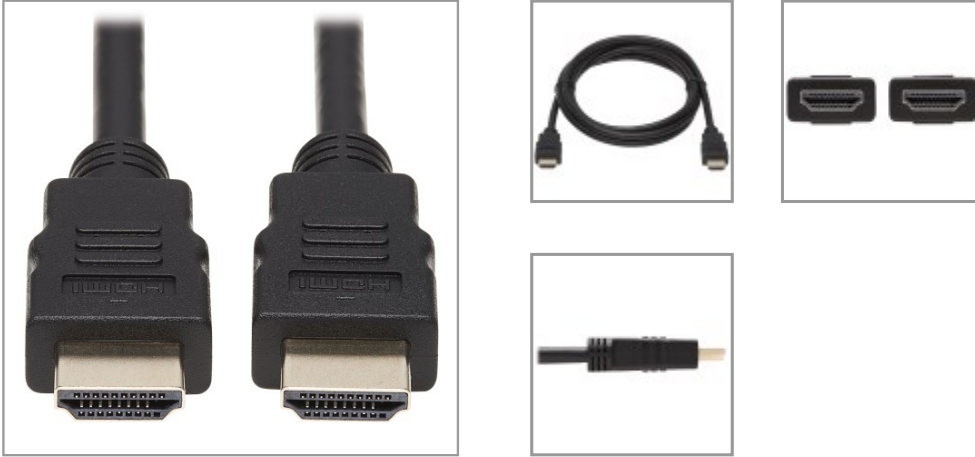

## High Speed HDMI Cable with Ethernet, UHD 4K, Digital Video with Audio (M/M), 6 ft. (1.83 m)

MODEL NUMBER: P569-006

### Highlights

- 6-ft. (1.83 m) High Speed with Ethernet HDMI cable v1.4
- Supports transmission speeds up to 18 Gbps
- Backward compatible to previous HDMI generations
- Video mirroring with iPad2

### Features

- 6ft High Speed with Ethernet HDMI cable v1.4
- Supports transmission speeds up to 18 Gbps
- Backward compatible to previous HDMI generations
- Fully molded cables, with Gold plated connectors assures long life
- Perfect for connecting an iPad2 to an HDTV (video mirroring) to watch movies, play games, surf the web and display presentations

EDID Support	Yes
Signal Transmission	Bidirectional
<b>AUDIO</b>	
Audio Specification	Stereo Audio
<b>USER INTERFACE, ALERTS &amp; CONTROLS</b>	
LED Indicators	0
<b>PHYSICAL</b>	
Color	Black
Cable Jacket Color	Black
Connector Color	Black
Cable Jacket Material	PVC
Cable Jacket Rating	VW-1
Cable Outer Diameter (OD)	6.0 mm
Wire Gauge (AWG)	30
Cable Length (ft.)	6
Cable Length (m)	1.83
Cable Length (in.)	72
Ferrite Core	No
Minimum Bend Radius	60mm
Shipping Dimensions (hwd / in.)	7.00 x 9.00 x 0.50
Shipping Dimensions (hwd / cm)	17.78 x 22.86 x 1.27
Shipping Weight (lbs.)	0.28
Shipping Weight (kg)	0.13
<b>ENVIRONMENTAL</b>	
Operating Temperature Range	32° to 113°F (0° to 45°C)
Storage Temperature Range	-40° to 176°F (-40° to 80°C)
Operating Humidity Range	10% to 85% RH, Non-Condensing
Storage Humidity Range	5% to 90% RH, Non-Condensing
<b>COMMUNICATIONS</b>	
Consumer Electronics Control (CEC) Supported	Yes
<b>CONNECTIONS</b>	