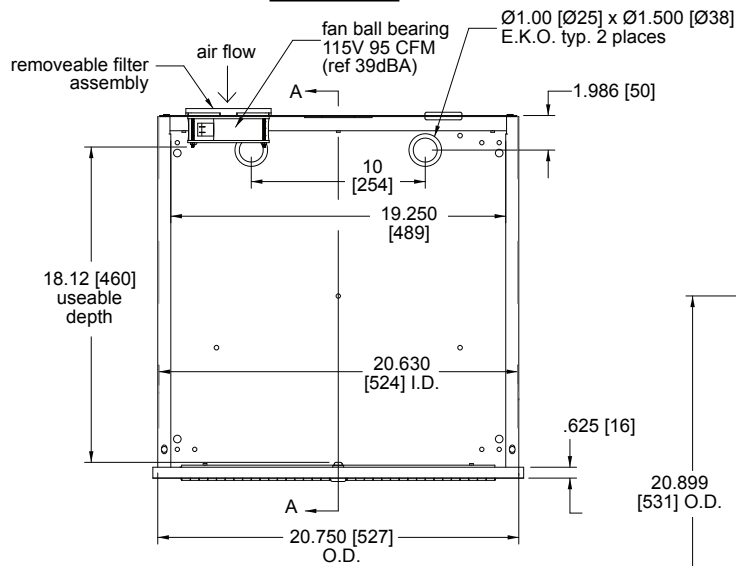

VLBX Series basic dimensions

All dimensions in inches unless otherwise noted [All bracketed dimensions are in millimeters]

BACK VIEW

TOP VIEW

RIGHT VIEW

SIDE VIEW

FRONT VIEW

PART #	INSIDE DIMENSION	OUTSIDE DIMENSION
VLBX	20-5/8" W x 8" H x 20-1/4" D	20-3/4" W x 8-1/8" H x 20-7/8" D
VLBX-5.5	19-7/8" W x 5-3/8" H x 17" D	20" W x 5-1/2" H x 17-1/4" D