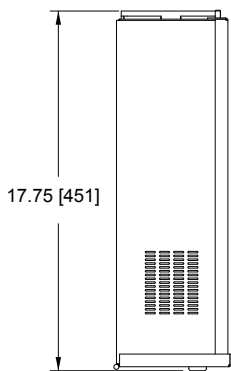

VLBX-5.5 Series basic dimensions

All dimensions in inches unless otherwise noted [All bracketed dimensions are in millimeters]

BACK VIEW

TOP VIEW

SIDE VIEW

RIGHT VIEW

FRONT VIEW