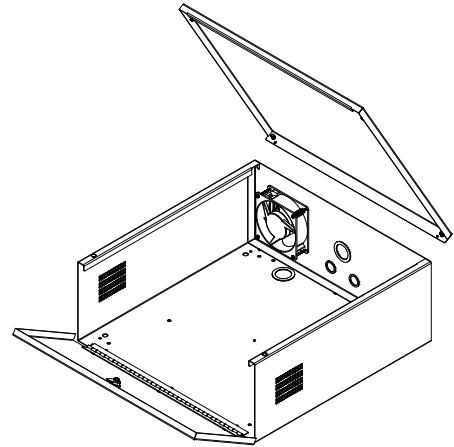

VLBX Series basic dimensions

All dimensions in inches unless otherwise noted [All bracketed dimensions are in millimeters]

BACK VIEW