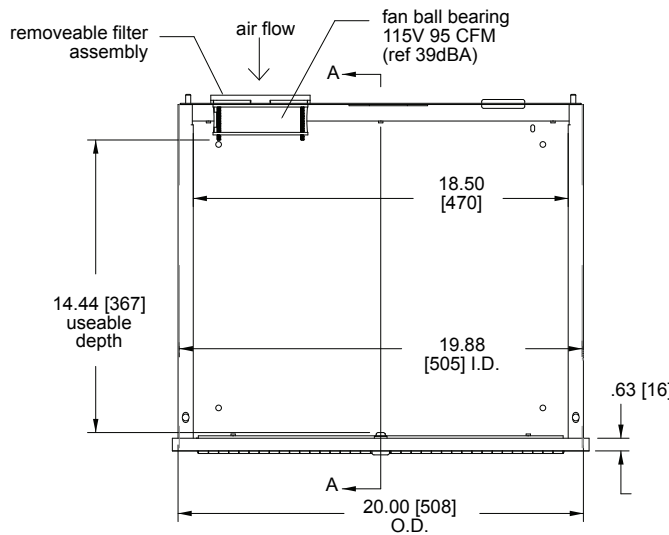

VLBX-5.5 Series basic dimensions

All dimensions in inches unless otherwise noted [All bracketed dimensions are in millimeters]

BACK VIEW

TOP VIEW

SIDE VIEW

RIGHT VIEW

FRONT VIEW