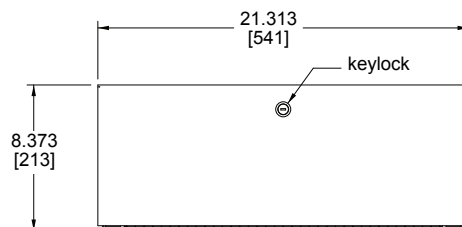

# VLBX Series basic dimensions

All dimensions in inches unless otherwise noted [All bracketed dimensions are in millimeters]

## TOP VIEW

## FRONT VIEW

PART #	INSIDE DIMENSION	OUTSIDE DIMENSION
VLBX	20-5/8" W x 8" H x 20-1/4" D	20-3/4" W x 8-1/8" H x 20-7/8" D
VLBX-5.5	19-7/8" W x 5-3/8" H x 17" D	20" W x 5-1/2" H x 17-1/4" D