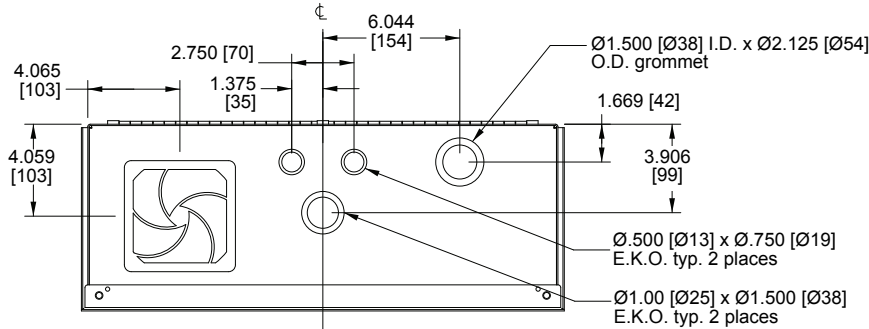

VLBX Series basic dimensions

All dimensions in inches unless otherwise noted [All bracketed dimensions are in millimeters]

BACK VIEW