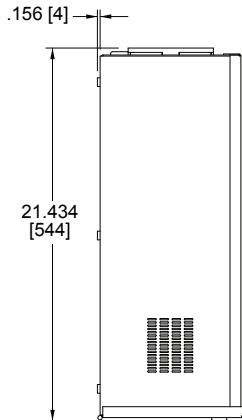

VLBX Series basic dimensions

All dimensions in inches unless otherwise noted [All bracketed dimensions are in millimeters]

BACK VIEW

TOP VIEW

RIGHT VIEW

SIDE VIEW

FRONT VIEW

PART #	INSIDE DIMENSION	OUTSIDE DIMENSION
VLBX	20-5/8" W x 8" H x 20-1/4" D	20-3/4" W x 8-1/8" H x 20-7/8" D
VLBX-5.5	19-7/8" W x 5-3/8" H x 17" D	20" W x 5-1/2" H x 17-1/4" D