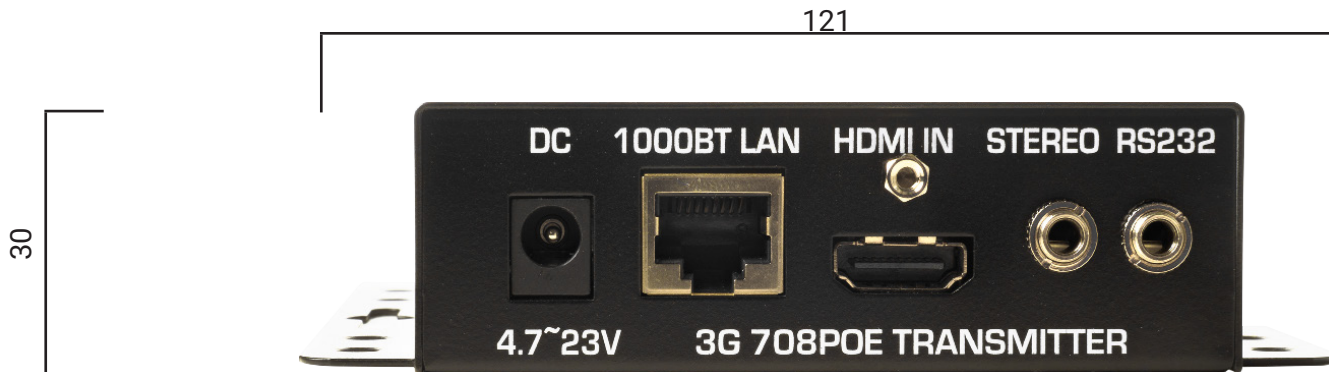

3G ULTRA 708POE Transmitter

VBS-HDIP-708POE

Just Add
Power

Front of Device:

Back of Device:

Specifications

Bandwidth	180-500 Mbps	POE	10 watts maximum
Compliance	HDCP 2.2 RoHS/FCC/CE	Ports	Gigabit Ethernet HDMI In 3.5mm Stereo Out 3.5mm RS232 w/null modem
Dimensions & Weight	121 x 30 x 125 mm 4.8" x 1.2" x 4.9" in 0.27 kg / 0.6 lb	Power Supply (not included)	~4.7-23V 5.5mm/2.1mm, Positive tip
Encryption	AES-128 Encryption	Supported Resolutions	Up to 4096x2160 (interlaced & progressive)
Operating Temp	0-60 °C / 32-140 °F		