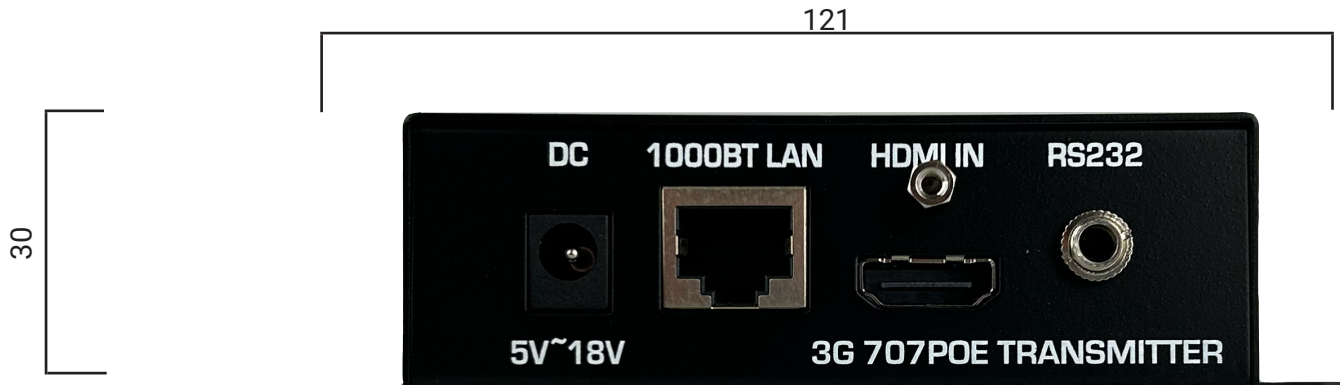

Back of Device:

All measurements in millimeters (mm)

Specifications

Bandwidth	180-500 Mbps	POE	10 watts maximum
Compliance	HDCP 2.2 RoHS/FCC/CE	Ports	Gigabit Ethernet HDMI In 3.5mm RS232 w/null modem
Dimensions & Weight	121 x 30 x 125 mm 5.0" x 1.2" x 4.9" in 0.27 kg / 0.6 lb	Power Supply (not included)	~4.7 - 23V 5.5mm/2.1mm, Positive tip
Encryption	AES-128 Encryption	Supported Resolutions	Up to 4096x2160 (interlaced & progressive)
Operating Temp	0-60 °C / 32-140 °F