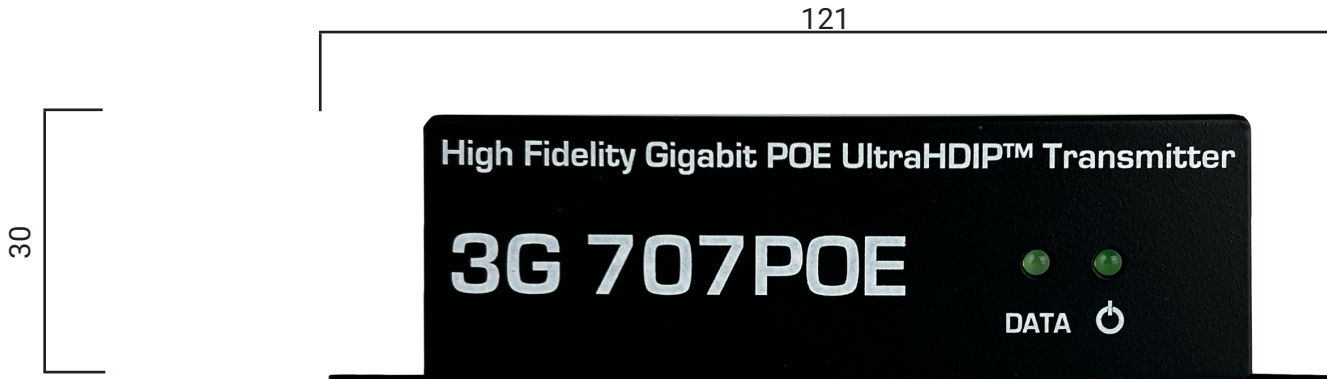

3G ULTRA 707POE Transmitter

VBS-HDIP-707POE

Just Add
Power

Front of Device:

All measurements in millimeters (mm)