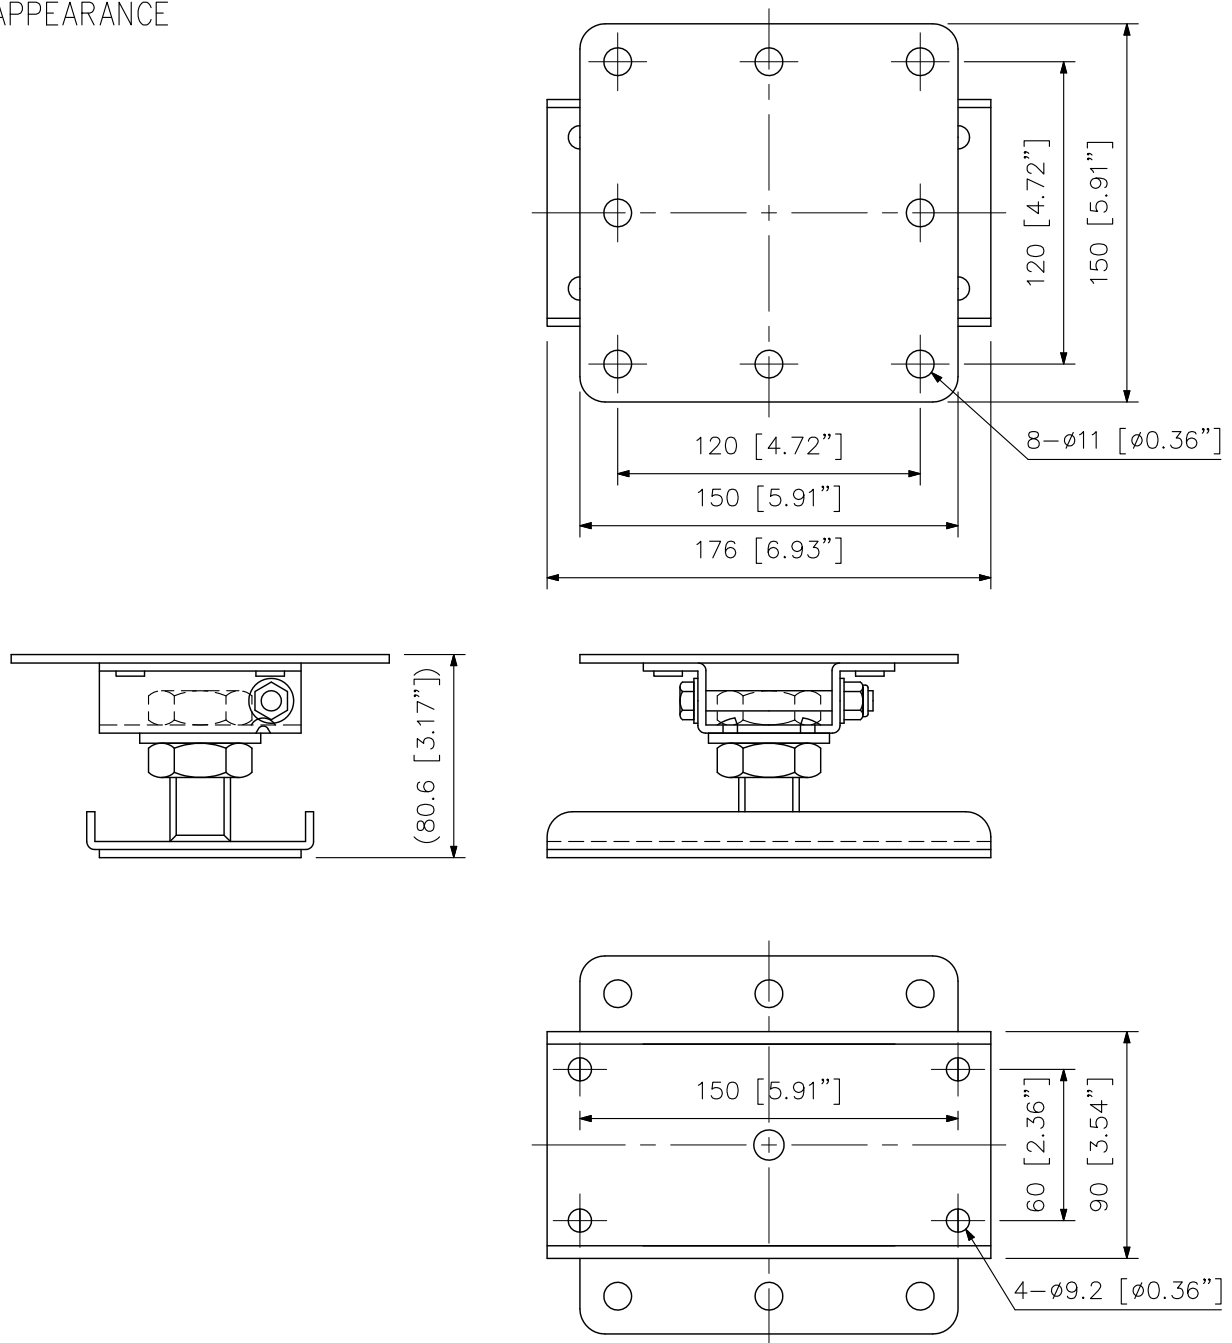

DESCRIPTION

The HY-C0801W Ceiling Mount Bracket is designed to mount the speaker system to a ceiling in conjunction with the optional speaker mount bracket.

SPECIFICATIONS

Applicable Speaker	HS-120W, HS-150W, HS-1200WT, HS-1500WT, HX-7W
Finish	Rolled steel plate, white, semi-gloss, paint
Maximum Speaker Load	35 kg (77.16 lb)
Weight	1.9 kg (4.19 lb)
Accessory	Speaker mounting bolt (with washer) 4
Option	Mounting bracket: HY-1200HW, HY-1200VW, HY-1500HW, HY-1500VW, HY-VM-7W

APPEARANCE

UNIT:mm SCALE:1/3

Note: Numerical values in parentheses are for reference only.