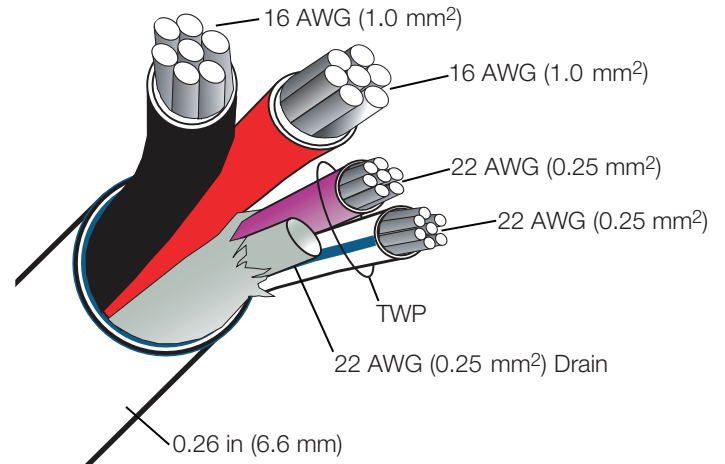

### Specifications

- Model number:  
QSH-CBL-L-500 – 500 ft (150 m) spool
- Listed as type CL3R.
- Five stranded conductors:
  - Common – 12 AWG (4.0 mm<sup>2</sup>)
  - Power – 12 AWG (4.0 mm<sup>2</sup>)
  - MUX Data – 22 AWG (0.25 mm<sup>2</sup>)
  - MUX Data – 22 AWG (0.25 mm<sup>2</sup>) } Twisted wire pair
  - Drain Wire – 24 AWG (0.2 mm<sup>2</sup>)\*
- Total outer jacket diameter: 0.31 in (7.9 mm).
- 300 V rated.
- PVC sheath, 90 °C rated.
- UL Listed.
- Rated FT6.
- CPR Classification: E<sub>CA</sub>
- Capacitance of 22 AWG (0.25 mm<sup>2</sup>) twisted wire pair:
  - Conductor to shield: 37 pf/ft max
  - Conductor to conductor: 21.5 pf/ft max

### Specifications

- Model number:  
QSH-CBL-M-500 – 500 ft (150 m) spool
- Listed as type CL3R or CMR cULus.
- Five stranded conductors:
  - Common – 16 AWG (1.0 mm<sup>2</sup>)
  - Power – 16 AWG (1.0 mm<sup>2</sup>)
  - MUX Data – 22 AWG (0.25 mm<sup>2</sup>)
  - MUX Data – 22 AWG (0.25 mm<sup>2</sup>) } Twisted wire pair
  - Drain Wire – 22 AWG (0.25 mm<sup>2</sup>)\*
- Total outer jacket diameter: 0.26 in (6.6 mm).
- 300 V rated.
- PVC sheath, 90 °C rated.
- Rated FT6.
- cULus Listed.
- CPR Classification: E<sub>CA</sub>
- Capacitance of 22 AWG (0.25 mm<sup>2</sup>) twisted wire pair:
  - Conductor to shield: 37 pf/ft max
  - Conductor to conductor: 23.9 pf/ft max