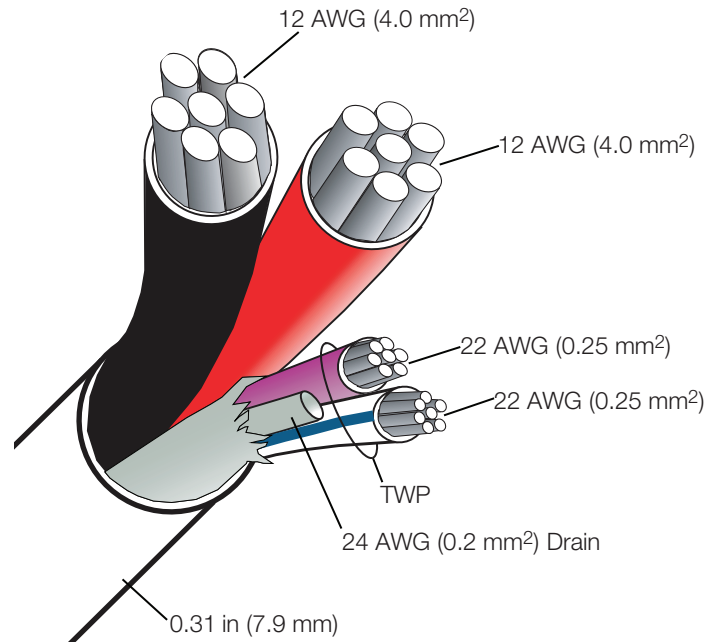

QSH-CBL-L-500 Cable

Non-Plenum rated cable for use with the following Lutron systems:

- GRAFIK Eye 3000
- GRAFIK Eye 4000
- GRAFIK Eye QS
- LCP128
- Softswitch128
- Quantum
- Athena
- HomeWorks
- Energi Savr Node
- Sivoia QS, Sivoia QS Wireless, and Contract Roller QS

Specifications

- Model number:
  QSH-CBL-L-500 – 500 ft (150 m) spool
- Listed as type CL3R.
- Five stranded conductors:
  - Common – 12 AWG (4.0 mm²)
  - Power – 12 AWG (4.0 mm²)
  - MUX Data – 22 AWG (0.25 mm²)
  - MUX Data – 22 AWG (0.25 mm²) } Twisted wire pair
  - Drain Wire – 24 AWG (0.2 mm²)*
- Total outer jacket diameter: 0.31 in (7.9 mm).
- 300 V rated.
- PVC sheath, 90 °C rated.
- UL Listed.
- Rated FT6.
- CPR Classification: E_{CA}
- Capacitance of 22 AWG (0.25 mm²) twisted wire pair:
  - Conductor to shield: 37 pf/ft max
  - Conductor to conductor: 21.5 pf/ft max

Note: Please refer to the Product Specification Submittal Sheets or Product Installation Guides at www.lutron.com for control link wiring distance maximums and other limitations.

* Drain wire is not stranded.

Job Name:

Model Numbers:

Job Number: