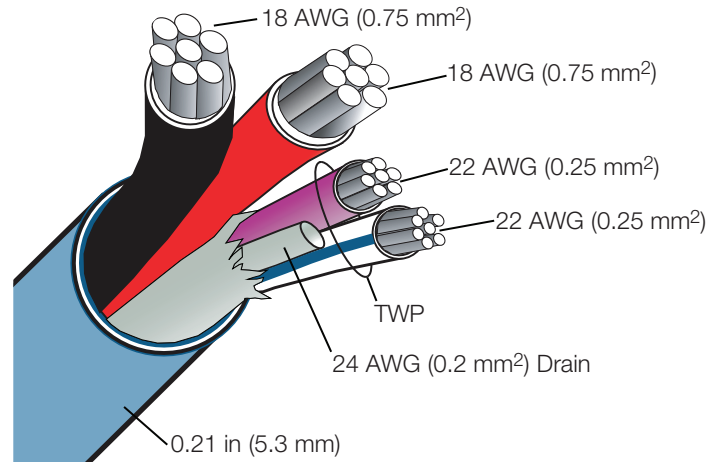

### Specifications

- Model number:  
GRX-CBL-346S-500 – 500 ft (150 m) spool
- Listed as type CL3R or CMR cULus.
- Five stranded conductors:
  - Common – 18 AWG (0.75 mm<sup>2</sup>)
  - Power – 18 AWG (0.75 mm<sup>2</sup>)
  - MUX Data – 22 AWG (0.25 mm<sup>2</sup>)
  - MUX Data – 22 AWG (0.25 mm<sup>2</sup>) } Twisted wire pair
  - Drain Wire – 24 AWG (0.2 mm<sup>2</sup>)\*
- Total outer jacket diameter: 0.21 in (5.3 mm).
- 300 V rated.
- PVC sheath, 75 °C rated.
- UL Listed.
- Rated FT4.
- cULus or CSA Listed.
- CPR Classification: E<sub>CA</sub>
- Capacitance of 22 AWG (0.25 mm<sup>2</sup>) twisted wire pair:
  - Conductor to shield: 48 pf/ft max
  - Conductor to conductor: 25 pf/ft max

### Specifications

- Model number:  
QSH-CBL-L-500 – 500 ft (150 m) spool
- Listed as type CL3R.
- Five stranded conductors:
  - Common – 12 AWG (4.0 mm<sup>2</sup>)
  - Power – 12 AWG (4.0 mm<sup>2</sup>)
  - MUX Data – 22 AWG (0.25 mm<sup>2</sup>)
  - MUX Data – 22 AWG (0.25 mm<sup>2</sup>) } Twisted wire pair
  - Drain Wire – 24 AWG (0.2 mm<sup>2</sup>)\*
- Total outer jacket diameter: 0.31 in (7.9 mm).
- 300 V rated.
- PVC sheath, 90 °C rated.
- UL Listed.
- Rated FT6.
- CPR Classification: E<sub>CA</sub>
- Capacitance of 22 AWG (0.25 mm<sup>2</sup>) twisted wire pair:
  - Conductor to shield: 37 pf/ft max
  - Conductor to conductor: 21.5 pf/ft max