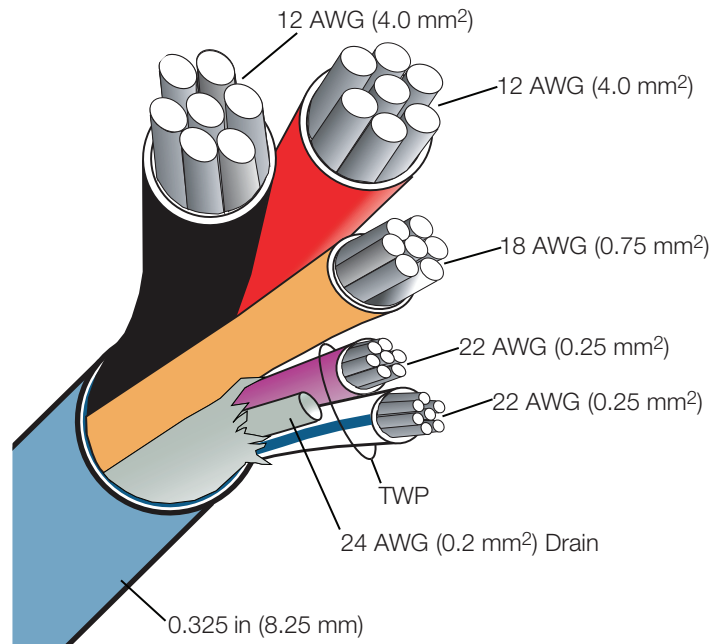

### Specifications

- Model number:  
GRX-CBL-346S-500 – 500 ft (150 m) spool
- Listed as type CL3R or CMR cULus.
- Five stranded conductors:
  - Common – 18 AWG (0.75 mm<sup>2</sup>)
  - Power – 18 AWG (0.75 mm<sup>2</sup>)
  - MUX Data – 22 AWG (0.25 mm<sup>2</sup>)
  - MUX Data – 22 AWG (0.25 mm<sup>2</sup>) } Twisted wire pair
  - Drain Wire – 24 AWG (0.2 mm<sup>2</sup>)\*
- Total outer jacket diameter: 0.21 in (5.3 mm).
- 300 V rated.
- PVC sheath, 75 °C rated.
- UL Listed.
- Rated FT4.
- cULus or CSA Listed.
- CPR Classification: E<sub>CA</sub>
- Capacitance of 22 AWG (0.25 mm<sup>2</sup>) twisted wire pair:
  - Conductor to shield: 48 pf/ft max
  - Conductor to conductor: 25 pf/ft max

### Specifications

- Model numbers:
  - GRX-CBL-46L-250 – 250 ft (75 m) spool
  - GRX-CBL-46L-500 – 500 ft (150 m) spool
- Listed as type CL3R or CMG cULus.
- Six stranded conductors:
  - Common – 12 AWG (4.0 mm<sup>2</sup>)
  - Power – 12 AWG (4.0 mm<sup>2</sup>)
  - MUX Data – 22 AWG (0.25 mm<sup>2</sup>)
  - MUX Data – 22 AWG (0.25 mm<sup>2</sup>) } Twisted wire pair
  - Sense Line – 18 AWG (0.75 mm<sup>2</sup>)
  - Drain Wire – 24 AWG (0.2 mm<sup>2</sup>)\*
- Total outer jacket diameter: 0.325 in (8.25 mm).
- 300 V rated.
- PVC sheath, 75 °C rated.
- UL Listed.
- Rated FT4.
- cULus or CSA Listed.
- CPR Classification: E<sub>CA</sub>
- Capacitance of 22 AWG (0.25 mm<sup>2</sup>) twisted wire pair:
  - Conductor to shield: 48 pf/ft max
  - Conductor to conductor: 25 pf/ft max