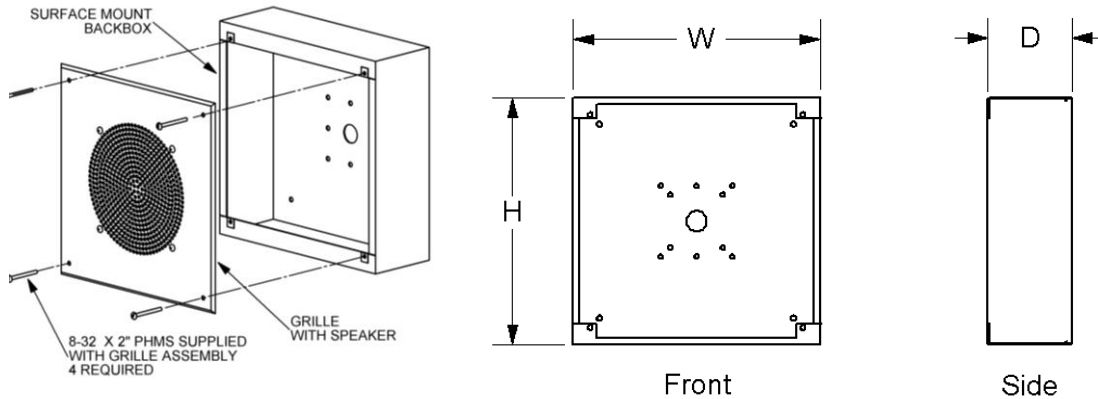

SURFACE MOUNT, FLUSH MOUNT, AND SLOPED BACKBOX

INTRODUCTION

The Surface Mount Backbox and the Clocks Flush Mount Backbox are designed to facilitate easy installation of Valcom grille speakers.

SURFACE MOUNT BACKBOX SELECTION CHART

TYPE:	PART NO:	DIMENSIONS:
11	VB-S11	11.63" H x 11.63" W x 3.94" D GRILLE HOLE DIMNS: 10.00 x 10.00"
14	VB-S14	10.00" H x 12.25" W x 3.94" D GRILLE HOLE DIMNS: 9.00 x 11.25"
18-D	VB-S18-D	11.00" H x 11.00" W x 5.94" D GRILLE HOLE DIMNS: 10.00 x 10.00"
20	VB-S20	20.18" H x 14.27" W x 2.78" D GRILLE HOLE DIMNS: 18.50 x 10.00"
23	VB-S23	14.63" H x 13.13" W x 3.94" D GRILLE HOLE DIMNS: 12.50 x 10.50"

FLUSH MOUNT BACKBOX SELECTION CHART

TYPE:	PART NO:	DIMENSIONS:
12	VB-R12	10.75" H x 10.75" W x 3.94" D GRILLE HOLE DIMNS: 10.00 x 10.00"
16	VB-R16	7.50" H x 9.84" W x 3.94" D GRILLE HOLE DIMNS: 6.50 x 9.00"
17-D	VB-R17-D	9.63" H x 9.63" W x 5.94" D GRILLE HOLE DIMNS: 8.88 x 8.88"
19	VB-R19	19.25" H x 10.75" W x 3.75" D GRILLE HOLE DIMNS: 18.50 x 10.00"
22	VB-R22	13.25" H x 11.25" W x 3.75" D GRILLE HOLE DIMNS: 12.50 x 10.50"