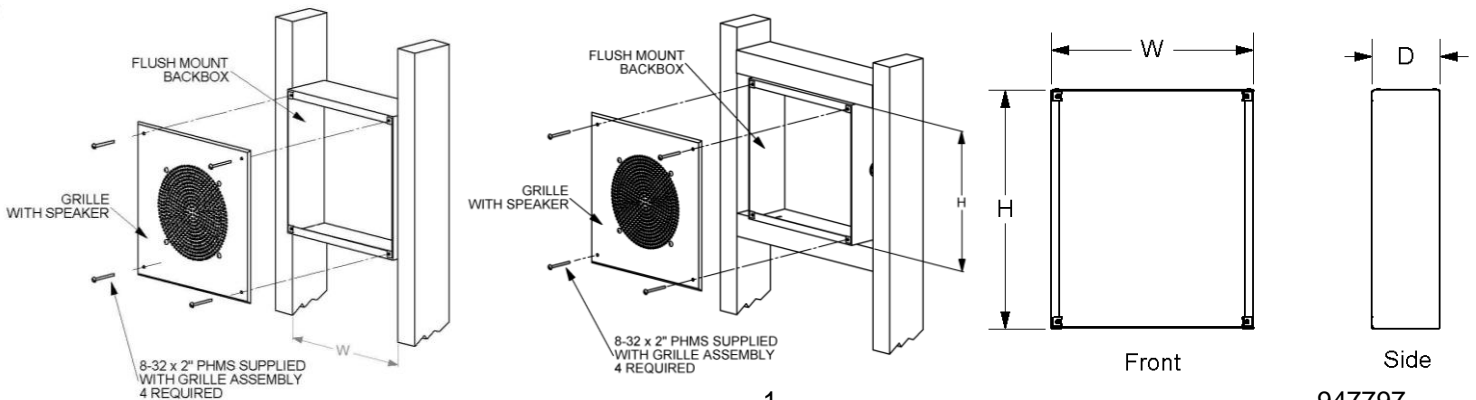

SURFACE MOUNT, FLUSH MOUNT, AND SLOPED BACKBOX

INTRODUCTION

The Surface Mount Backbox and the Clocks Flush Mount Backbox are designed to facilitate easy installation of Valcom grille speakers.

SURFACE MOUNT BACKBOX SELECTION CHART

TYPE:	PART NO:	DIMENSIONS:
11	VB-S11	11.63" H x 11.63" W x 3.94" D GRILLE HOLE DIMNS: 10.00 x 10.00"
14	VB-S14	10.00" H x 12.25" W x 3.94" D GRILLE HOLE DIMNS: 9.00 x 11.25"
18-D	VB-S18-D	11.00" H x 11.00" W x 5.94" D GRILLE HOLE DIMNS: 10.00 x 10.00"
20	VB-S20	20.18" H x 14.27" W x 2.78" D GRILLE HOLE DIMNS: 18.50 x 10.00"
23	VB-S23	14.63" H x 13.13" W x 3.94" D GRILLE HOLE DIMNS: 12.50 x 10.50"

FLUSH MOUNT BACKBOX SELECTION CHART

TYPE:	PART NO:	DIMENSIONS:
12	VB-R12	10.75" H x 10.75" W x 3.94" D GRILLE HOLE DIMNS: 10.00 x 10.00"
16	VB-R16	7.50" H x 9.84" W x 3.94" D GRILLE HOLE DIMNS: 6.50 x 9.00"
17-D	VB-R17-D	9.63" H x 9.63" W x 5.94" D GRILLE HOLE DIMNS: 8.88 x 8.88"
19	VB-R19	19.25" H x 10.75" W x 3.75" D GRILLE HOLE DIMNS: 18.50 x 10.00"
22	VB-R22	13.25" H x 11.25" W x 3.75" D GRILLE HOLE DIMNS: 12.50 x 10.50"

SLOPED MOUNT BACKBOX SELECTION CHART

TYPE:	PART NO:	DIMENSIONS:
13	VB-A13	11.54" H x 11.63" W x 4.60" D1 x 3.15"D2 GRILLE HOLE DIMNS: 10.00 x 10.00"
15	VB-A15	9.92" H x 12.25" W x 3.94" D1 x 2.66"D2 GRILLE HOLE DIMNS: 9.00 x 11.25"
21	VB-A21	19.88" H x 14.27" W x 6.27" D1 x 2.72"D2 GRILLE HOLE DIMNS: 18.50 x 10.00"
24	VB-A24	14.48" H x 13.13" W x 5.00" D1x 2.97" D2 GRILLE HOLE DIMNS: 12.50 x 10.50"