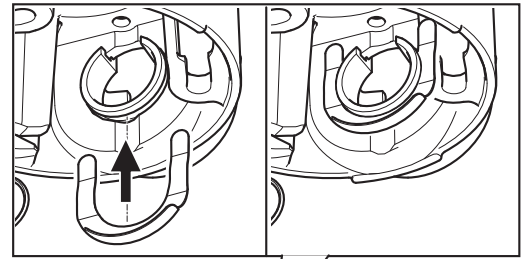

Installation Guide
AXIS T94A02F Ceiling Bracket
© Axis Communications AB, 2016

Ver. 1.0
Date: March, 2016
Part No. 1579125

1.1

RJ45 Push-pull connector

3.1

3.2