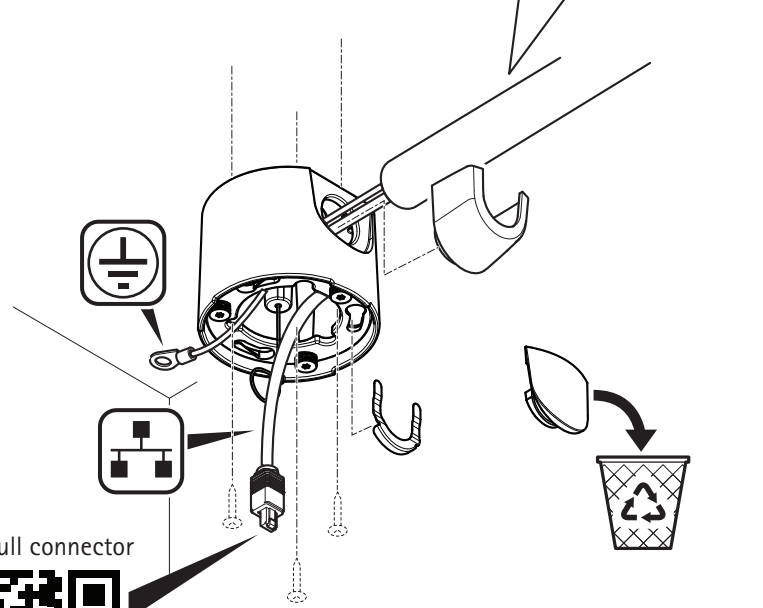

Installation Guide
AXIS T94A02F Ceiling Bracket
© Axis Communications AB, 2016

Ver. 1.0
Date: March, 2016
Part No. 1579125

1.1

RJ45 Push-pull connector

3.1

3.2