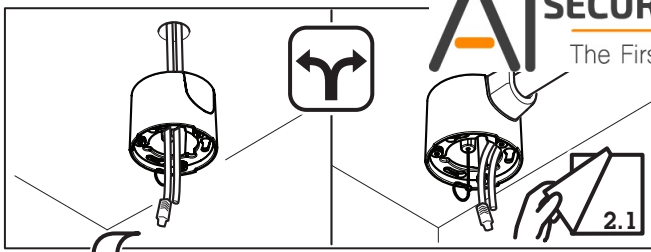

Installation Guide
AXIS T94A02F Ceiling Bracket
© Axis Communications AB, 2016

Ver. 1.0
Date: March, 2016
Part No. 1579125

1.1

RJ45 Push-pull connector

3.1

3.2