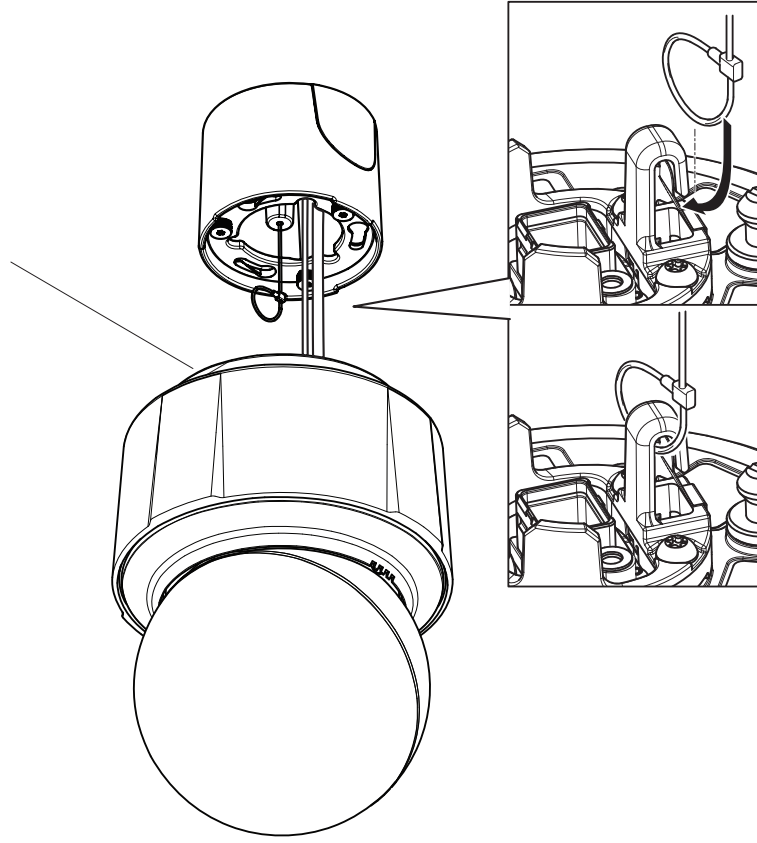

Installation Guide
AXIS T94A02F Ceiling Bracket
© Axis Communications AB, 2016

Ver. 1.0
Date: March, 2016
Part No. 1579125

1.1

RJ45 Push-pull connector

3.1

3.2