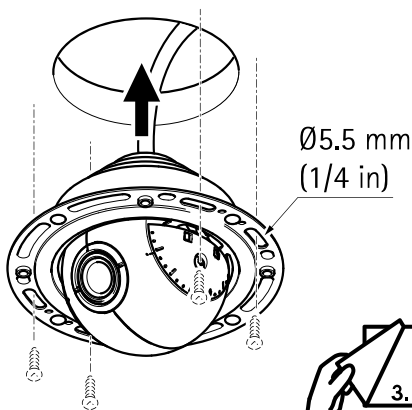

## AXIS F4005-E Dome Sensor Unit

---

**1.1**

**1.2**