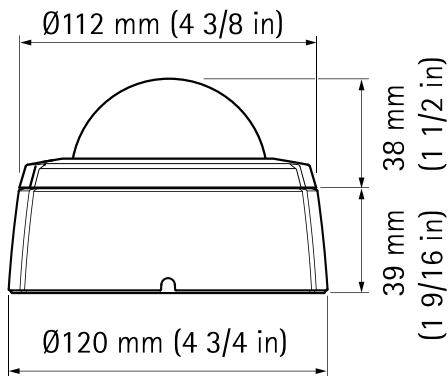

AXIS F4005-E Dome Sensor Unit