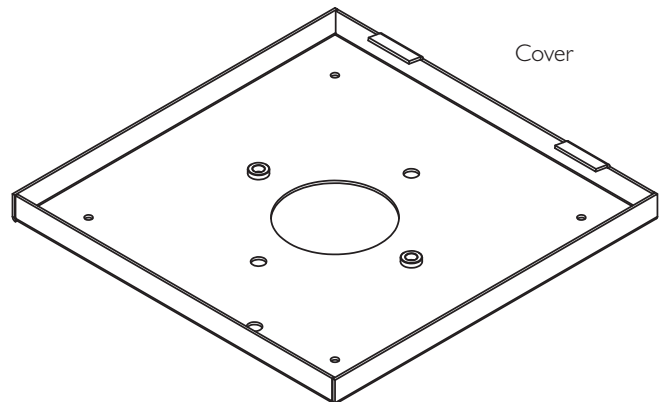

5000-011

Detector Uni-Box

Dimensions (in)

Specification

- Weight: 2.5 lbs.
- Comes with hole pattern for:
 - Fireray® 5000 detector
 - Fireray® 3000 detector using 3000-202
 - 1000-018 wire cage

FFE Ltd
1455 Jamike Ave Ste 200, Erlanger
KY 41018-3147 USA