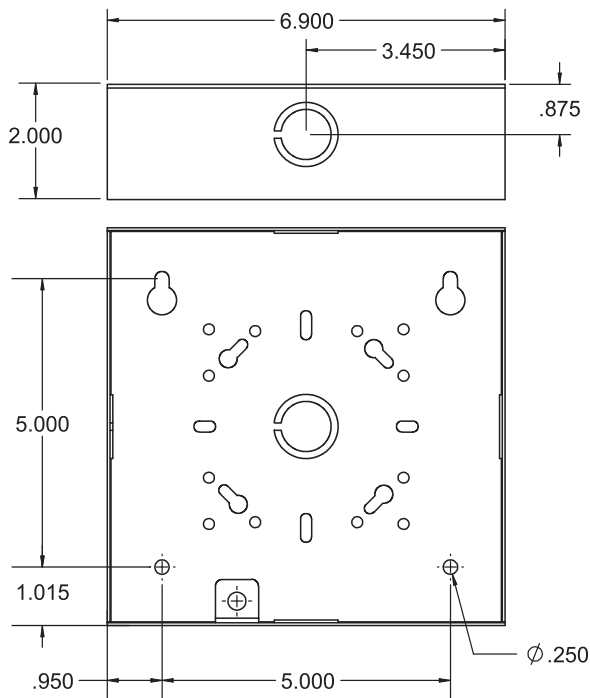

5000-011

Detector Uni-Box

Dimensions (in)

Specification

- Weight: 2.5 lbs.
- Comes with hole pattern for:
 - Fireray® 5000 detector
 - Fireray® 3000 detector using 3000-202
 - 1000-018 wire cage

FFE Ltd
1455 Jamike Ave Ste 200, Erlanger
KY 41018-3147 USA