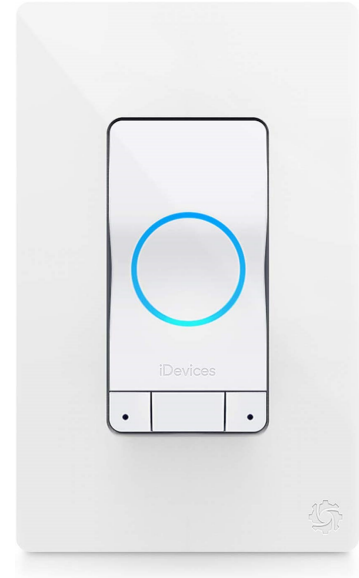

Residential Devices

iDevices

Instinct

HUBBELL

Description

- The smart light switch with Alexa Built-in.
- Wi-Fi enabled smart light switch takes smart home control to new heights by integrating the power of Alexa within.
- Backed by a 2-year limited and a 100% U.S. based customer experience team.

Ordering Information

Catalog Number	UPC
IDEV0022	852931005988

Listings

cULus listed

Requirements

- Home Wi-Fi@Network
- Free Instinct app
- iOS requires a device running 11 or later
- Android requires a device running 5.1 or later
- Neutral wire and 120VAC "line wire" (usually black or red)
- Single pole only
- For use in U.S and Canada only
- For indoor, dry location only

Dimensions

Height	4.13"
Depth	1.31"
Width	1.77"

Tech Specs

Input	120VAC, 60Hz
Output	120VAC, 60Hz
CFL/LED	150W
Motor	1/2 HP
Incandescent/Halogen	600W
Resistive	1000W

Dimensions in Inches (mm)

Hubbell Wiring Device-Kellems • Hubbell Incorporated (Delaware) • 40 Waterview Drive • Shelton, CT 06484