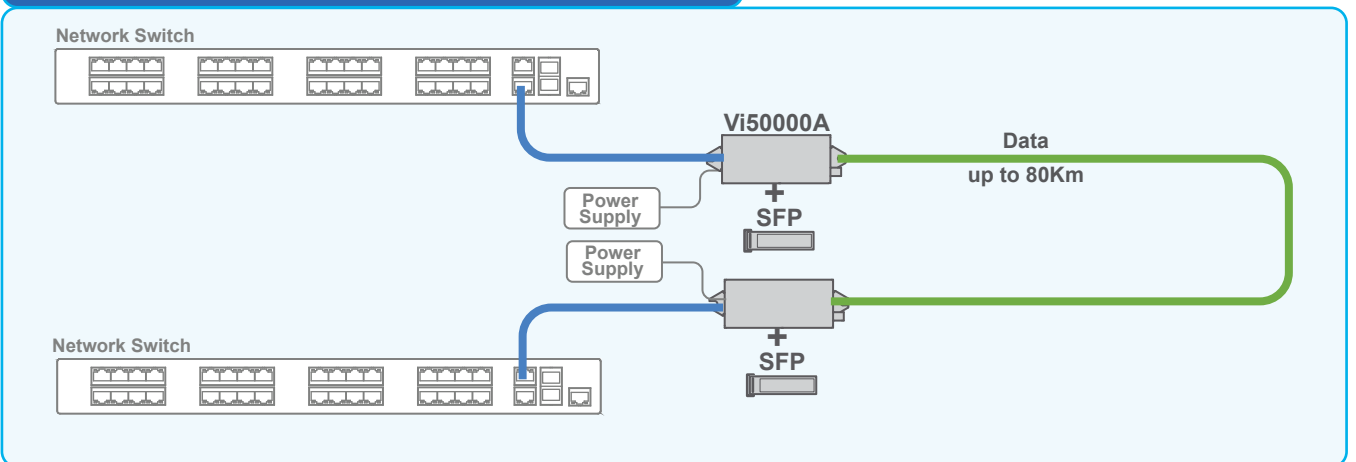

— Cat 5/6
— Fiber Optics

Connecting High Power PoE Cameras over Fiber cables

The Vi50000A is used with the Vi50001 for long distance high bandwidth applications. The Vi50000A provides up to 60W PoE power to meet the highest PTZ dome power requirements.

Connecting IP Cameras over Fiber cables

By using the SFPs, the Vi50000A will be compatible with most installed fiber types and can be directly connected to SFP modules installed in network switches.

Connecting Network Switches at long Distances

With 1000Mbps (1G) bandwidth, the Vi50000A is the perfect solution for connecting network switches over long distances.