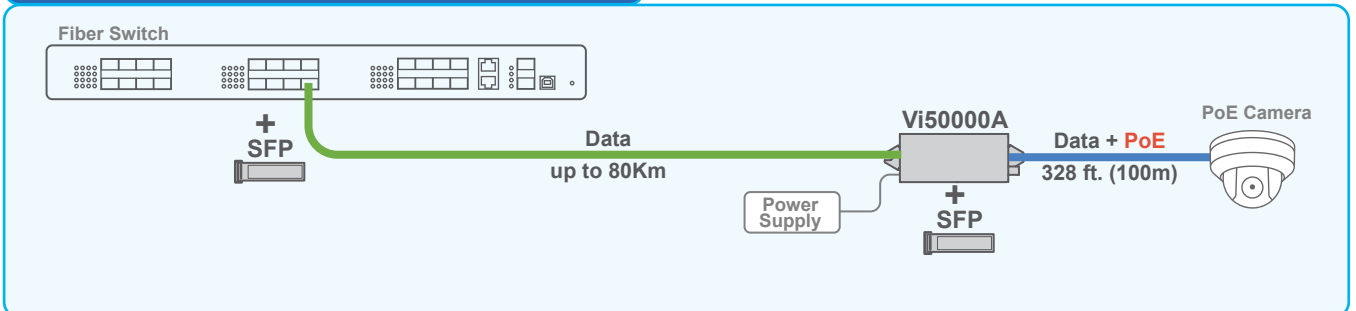

— Cat 5/6
— Fiber Optics

Connecting High Power PoE Cameras over Fiber cables

The Vi50000A is used with the Vi50001 for long distance high bandwidth applications. The Vi50000A provides up to 60W PoE power to meet the highest PTZ dome power requirements.

Connecting IP Cameras over Fiber cables

By using the SFPs, the Vi50000A will be compatible with most installed fiber types and can be directly connected to SFP modules installed in network switches.

Connecting Network Switches at long Distances

With 1000Mbps (1G) bandwidth, the Vi50000A is the perfect solution for connecting network switches over long distances.