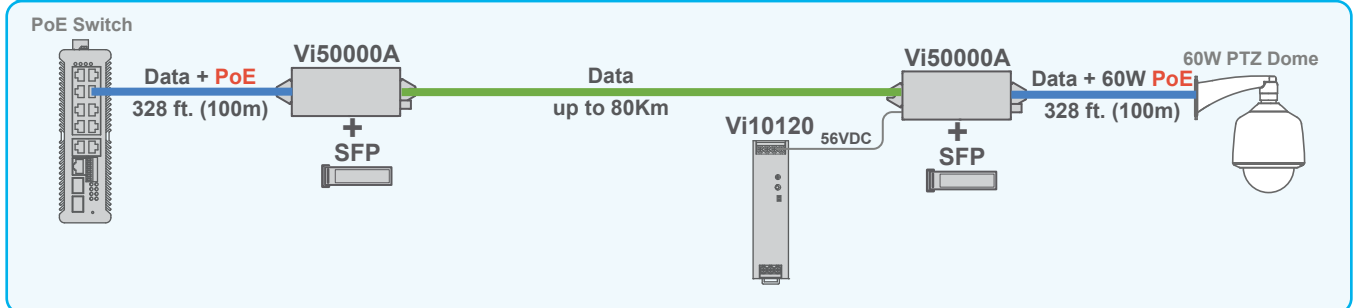

— Cat 5/6
— Fiber Optics

Connecting High Power PoE Cameras over Fiber cables

The Vi50000A is used with the Vi50001 for long distance high bandwidth applications. The Vi50000A provides up to 60W PoE power to meet the highest PTZ dome power requirements.

Connecting IP Cameras over Fiber cables

By using the SFPs, the Vi50000A will be compatible with most installed fiber types and can be directly connected to SFP modules installed in network switches.

Connecting Network Switches at long Distances

With 1000Mbps (1G) bandwidth, the Vi50000A is the perfect solution for connecting network switches over long distances.