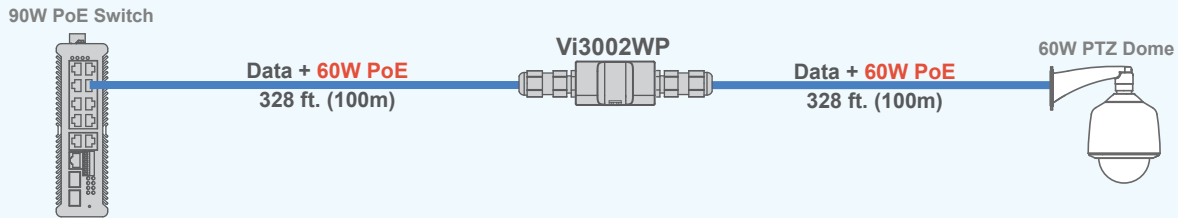

Extending Ethernet and 60W PoE from a PoE Switch

A single Vi3002 extends Ethernet and PoE from a PoE switch for total Distance of 656 ft. (200m).

Extending Ethernet and 60W PoE from a Switch & PoE Midspan

A single Vi3002 extends Ethernet and PoE from a network switch and a PoE Midspan for total Distance of 656 ft. (200m).

Extending Ethernet and 60W PoE using multiple Vi3002WPs

Up to 8 x Vi3002 can be used in series to extend Ethernet and PoE for up to 2950 ft. (900m).

Connecting Multiple PoE Cameras at Extended Distances

The Vi3002 can be used to connect multiple PoE cameras at extended distances.