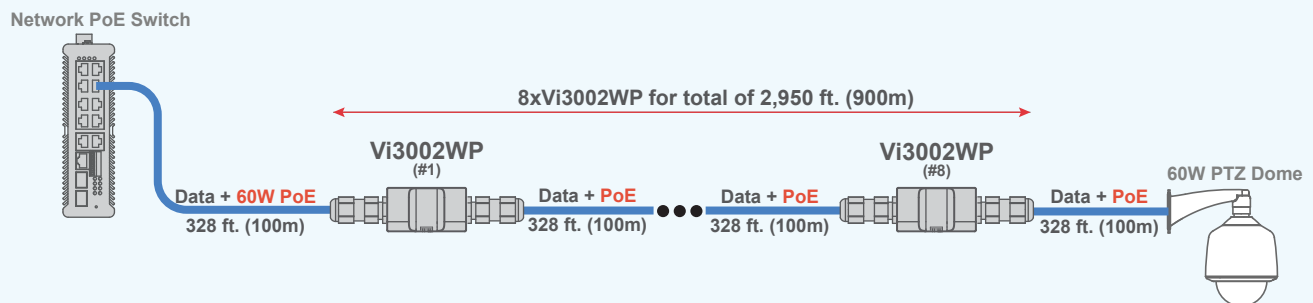

Extending Ethernet and 60W PoE from a PoE Switch

A single Vi3002 extends Ethernet and PoE from a PoE switch for total Distance of 656 ft. (200m).

Extending Ethernet and 60W PoE from a Switch & PoE Midspan

A single Vi3002 extends Ethernet and PoE from a network switch and a PoE Midspan for total Distance of 656 ft. (200m).

Extending Ethernet and 60W PoE using multiple Vi3002WPs

Up to 8 x Vi3002 can be used in series to extend Ethernet and PoE for up to 2950 ft. (900m).

Connecting Multiple PoE Cameras at Extended Distances

The Vi3002 can be used to connect multiple PoE cameras at extended distances.