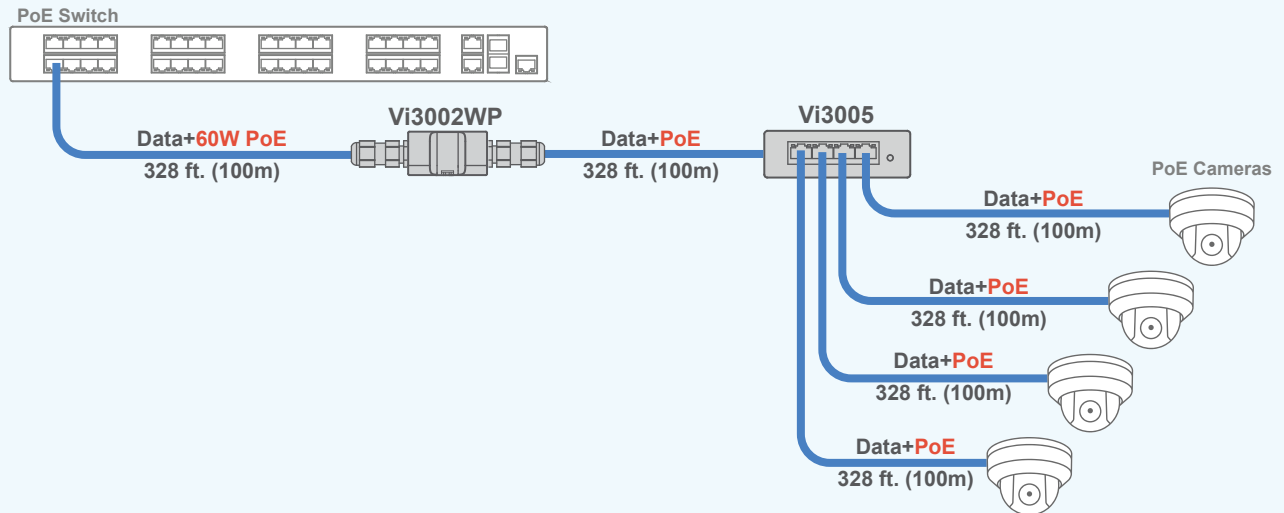

Extending Ethernet and 60W PoE from a PoE Switch

A single Vi3002 extends Ethernet and PoE from a PoE switch for total Distance of 656 ft. (200m).

Extending Ethernet and 60W PoE from a Switch & PoE Midspan

A single Vi3002 extends Ethernet and PoE from a network switch and a PoE Midspan for total Distance of 656 ft. (200m).

Extending Ethernet and 60W PoE using multiple Vi3002WPs

Up to 8 x Vi3002 can be used in series to extend Ethernet and PoE for up to 2950 ft. (900m).

Connecting Multiple PoE Cameras at Extended Distances

The Vi3002 can be used to connect multiple PoE cameras at extended distances.