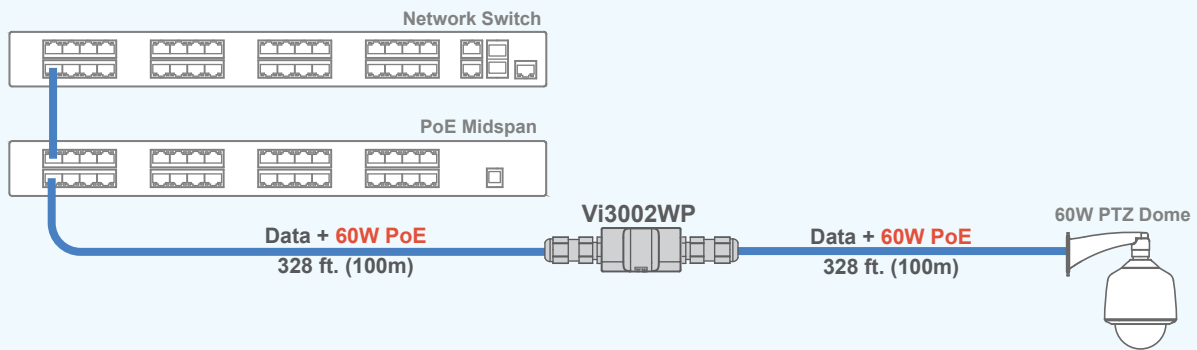

Extending Ethernet and 60W PoE from a PoE Switch

A single Vi3002 extends Ethernet and PoE from a PoE switch for total Distance of 656 ft. (200m).

Extending Ethernet and 60W PoE from a Switch & PoE Midspan

A single Vi3002 extends Ethernet and PoE from a network switch and a PoE Midspan for total Distance of 656 ft. (200m).

Extending Ethernet and 60W PoE using multiple Vi3002WPs

Up to 8 x Vi3002 can be used in series to extend Ethernet and PoE for up to 2950 ft. (900m).

Connecting Multiple PoE Cameras at Extended Distances

The Vi3002 can be used to connect multiple PoE cameras at extended distances.