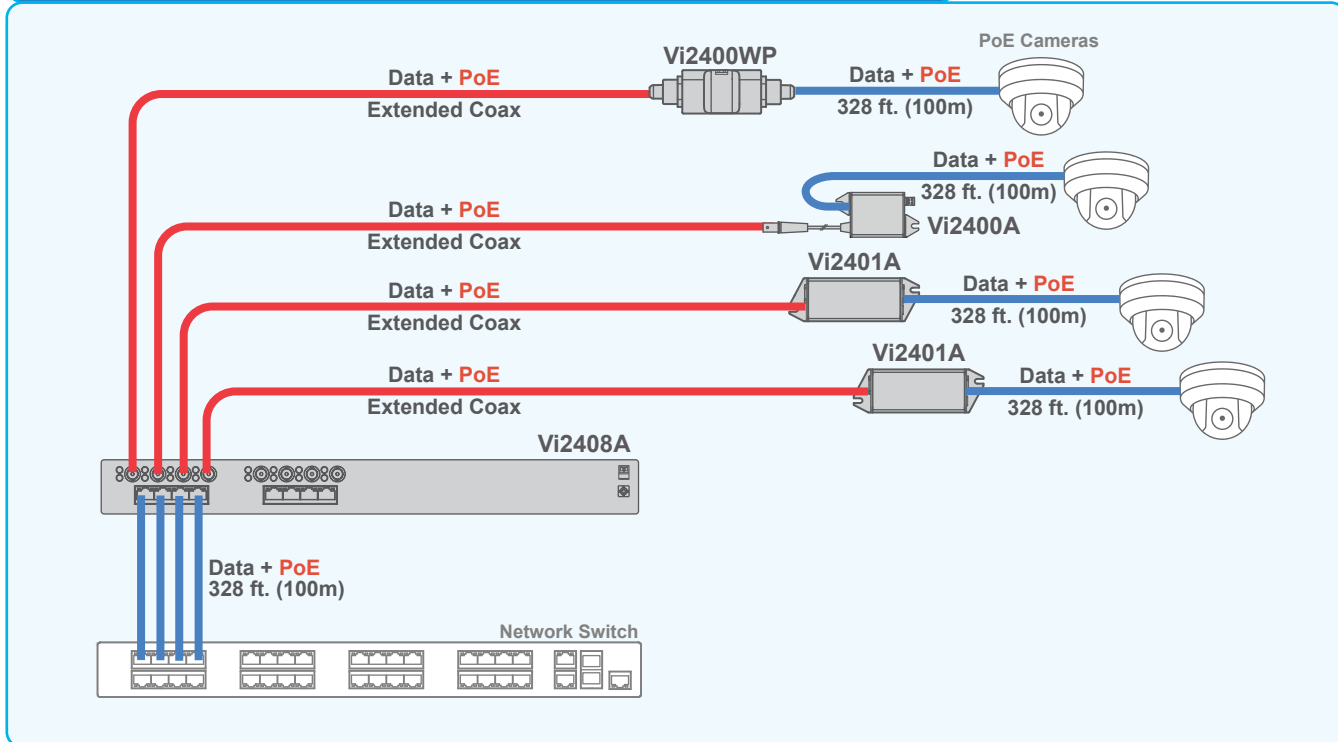

## Connecting Multiple PoE Cameras over Extended Coax Cables

The Vi2408A and Vi240XXs can be used to connect multiple PoE cameras at extended distances.