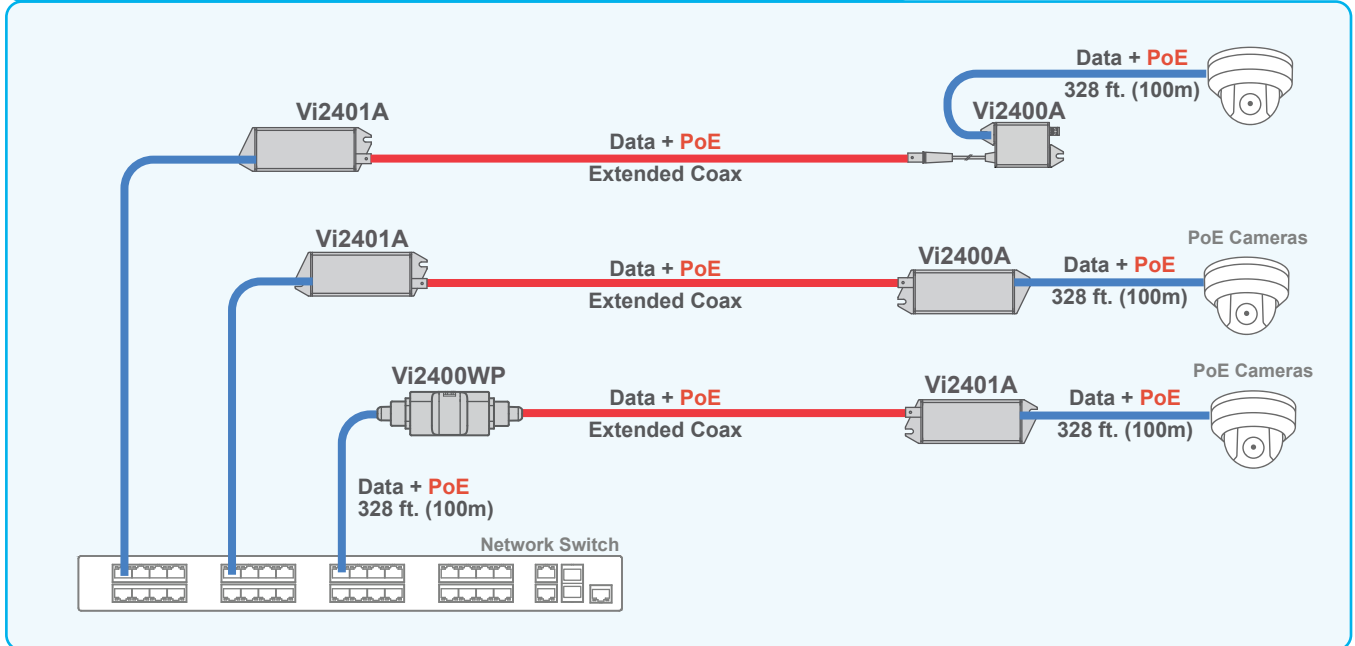

Transmitting Ethernet and PoE over Extended Coax Cables

The Vi2301As and Vi3005 can be used to connect multiple PoE cameras at extended distances.