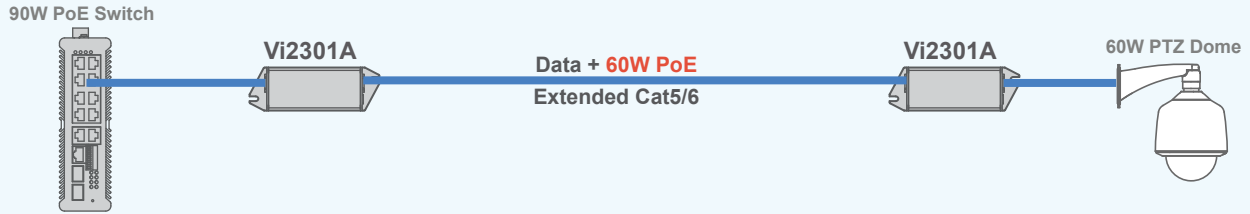

— Cat 5/6

Extending Ethernet and 90W PoE from a PoE Switch

The Vi2301A extends Ethernet and 90W PoE from a PoE switch.

Extending Ethernet and 90W PoE from a Switch & PoE Midspan

The Vi2301A extends Ethernet and 90W PoE from a PoE Midspan.

Connecting Multiple PoE Cameras at Extended Distances

The Vi2301As and Vi3005 can be used to connect multiple PoE cameras at extended distances.