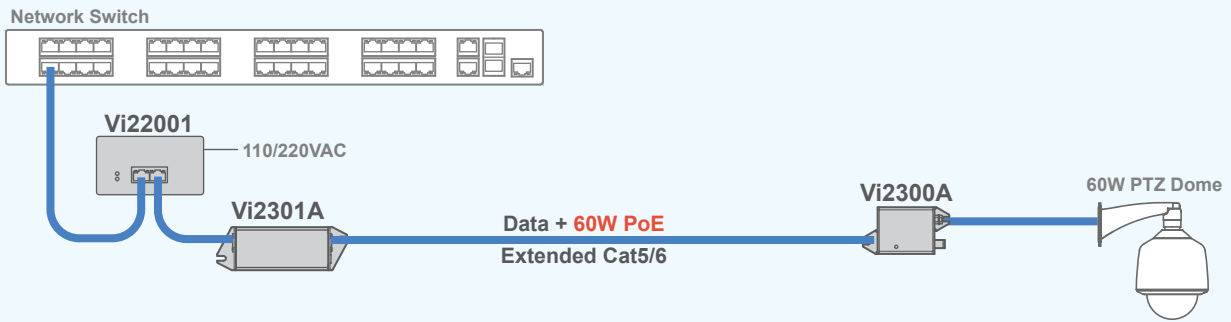

— Cat 5/6

Extending Ethernet and 90W PoE from a PoE Switch

The Vi2301A extends Ethernet and 90W PoE from a PoE switch.

Extending Ethernet and 90W PoE from a Switch & PoE Midspan

The Vi2301A extends Ethernet and 90W PoE from a PoE Midspan.

Connecting Multiple PoE Cameras at Extended Distances

The Vi2301As and Vi3005 can be used to connect multiple PoE cameras at extended distances.