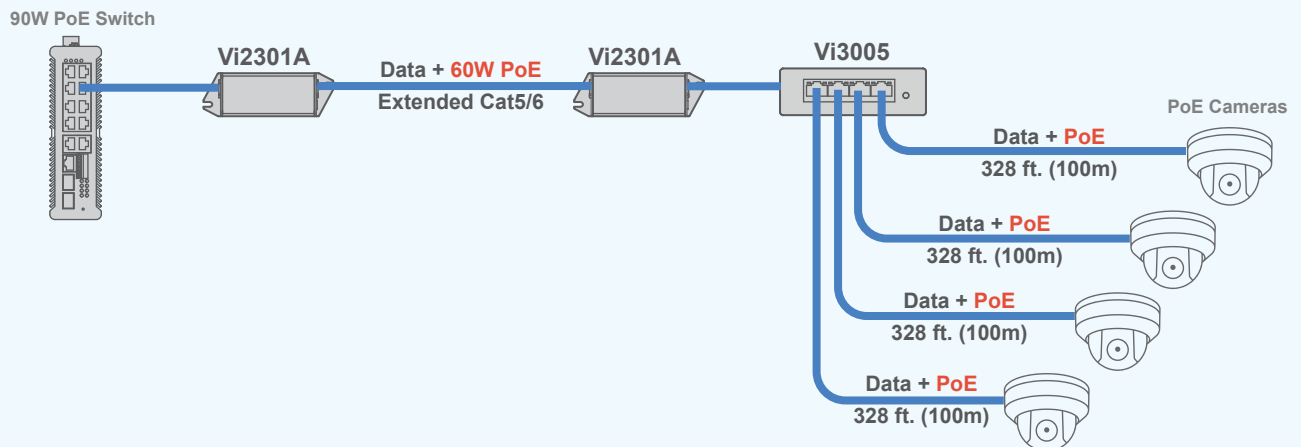

— Cat 5/6

Extending Ethernet and 90W PoE from a PoE Switch

The Vi2301A extends Ethernet and 90W PoE from a PoE switch.

Extending Ethernet and 90W PoE from a Switch & PoE Midspan

The Vi2301A extends Ethernet and 90W PoE from a PoE Midspan.

Connecting Multiple PoE Cameras at Extended Distances

The Vi2301As and Vi3005 can be used to connect multiple PoE cameras at extended distances.