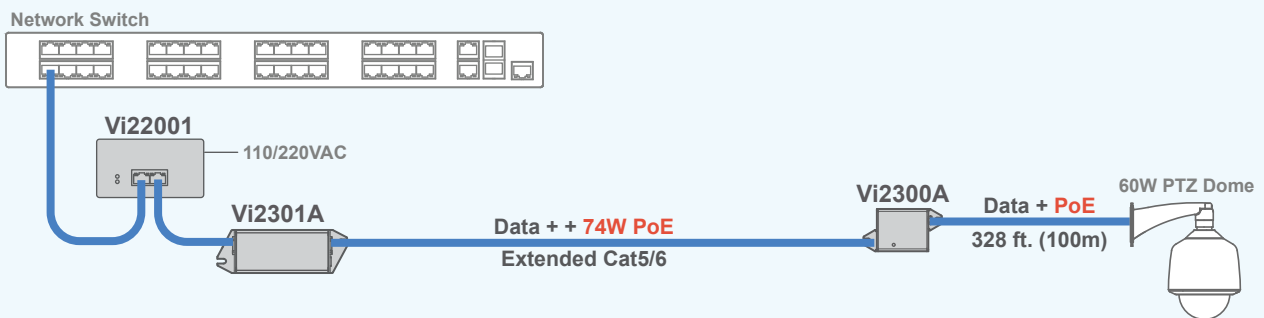

Vi2300A

Application Diagrams

— Cat 5/6

Extending Ethernet and 74W PoE from a PoE Switch

The Vi2300A extends Ethernet and 74W PoE from a PoE switch.

Extending Ethernet and 74W PoE from a Switch & PoE Midspan

The Vi2300A extends Ethernet and 74W PoE from a PoE Midspan.

Extending Ethernet and PoE from a PoE Switch

The Vi2300A and Vi2300WP UTP Ethernet and PoE extenders can extend IP video and PoE at distances up to 3000ft of Coax.