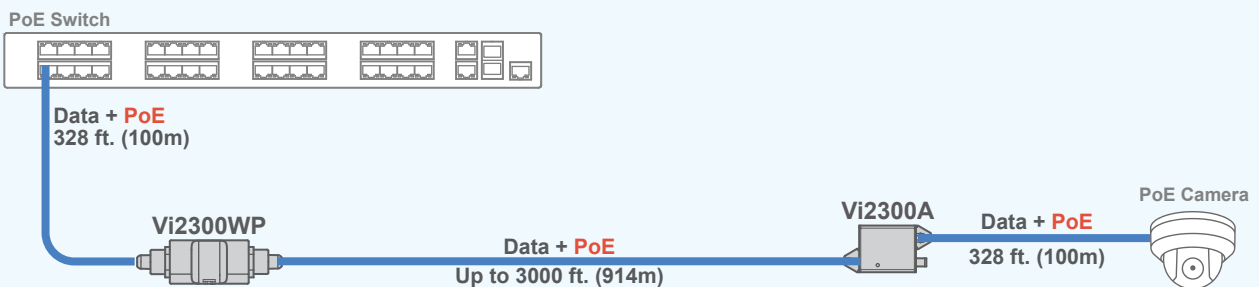

Vi2300A

Application Diagrams

— Cat 5/6

Extending Ethernet and 74W PoE from a PoE Switch

The Vi2300A extends Ethernet and 74W PoE from a PoE switch.

Extending Ethernet and 74W PoE from a Switch & PoE Midspan

The Vi2300A extends Ethernet and 74W PoE from a PoE Midspan.

Extending Ethernet and PoE from a PoE Switch

The Vi2300A and Vi2300WP UTP Ethernet and PoE extenders can extend IP video and PoE at distances up to 3000ft of Coax.