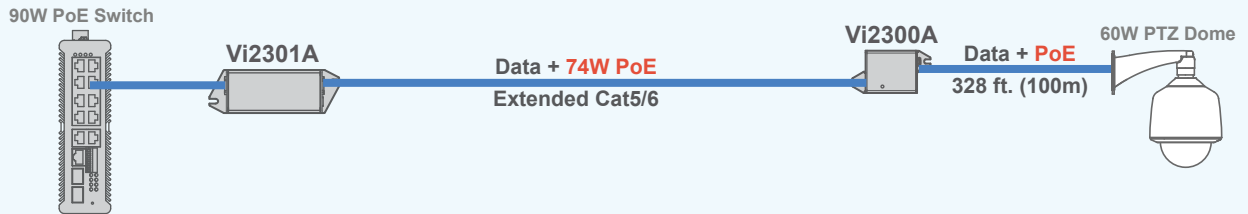

Vi2300A

Application Diagrams

— Cat 5/6

Extending Ethernet and 74W PoE from a PoE Switch

The Vi2300A extends Ethernet and 74W PoE from a PoE switch.

Extending Ethernet and 74W PoE from a Switch & PoE Midspan

The Vi2300A extends Ethernet and 74W PoE from a PoE Midspan.

Extending Ethernet and PoE from a PoE Switch

The Vi2300A and Vi2300WP UTP Ethernet and PoE extenders can extend IP video and PoE at distances up to 3000ft of Coax.