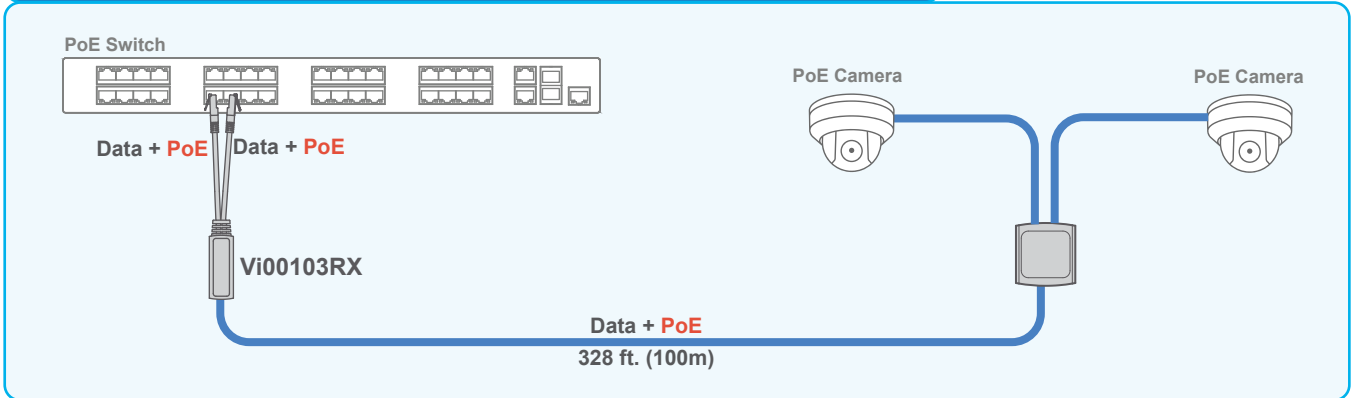

— Cat 5/6

Connecting Multiple PoE Cameras at Standard UTP Distances

The NetMux™ Vi00103 can connect two cameras at standard UTP distances over a single cable.

Connecting Multiple PoE Cameras at Extended UTP Distances

The NetMux™ Vi00103 along with Vi2300 series can connect two cameras at extended UTP distances.