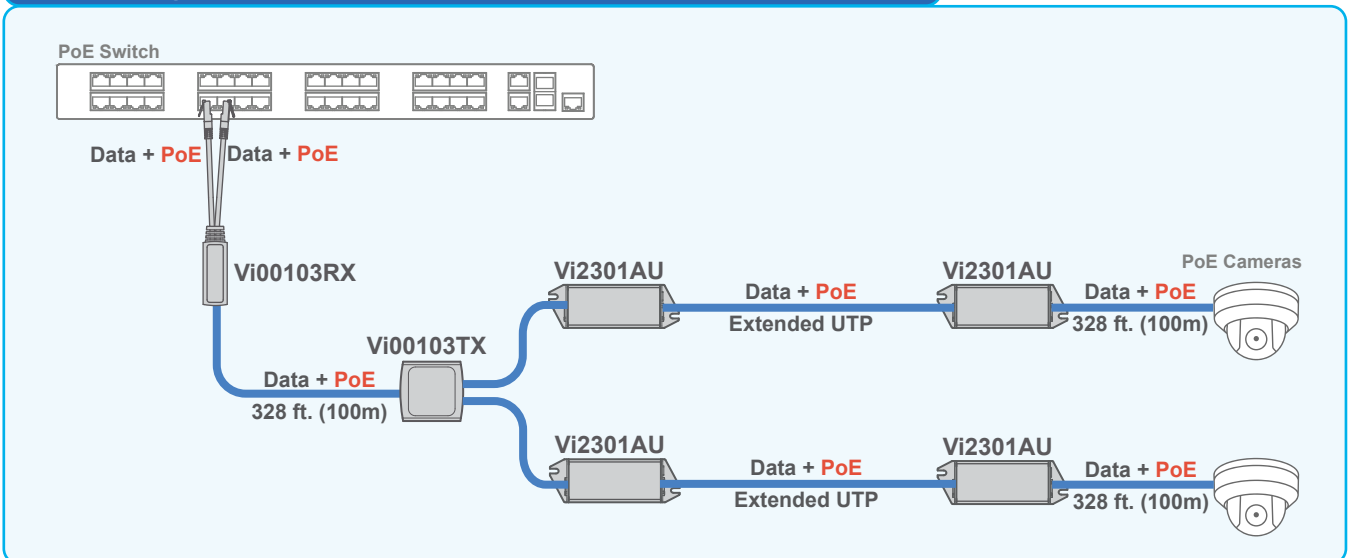

— Cat 5/6

Connecting Multiple PoE Cameras at Standard UTP Distances

The NetMux™ Vi00103 can connect two cameras at standard UTP distances over a single cable.

Connecting Multiple PoE Cameras at Extended UTP Distances

The NetMux™ Vi00103 along with Vi2300 series can connect two cameras at extended UTP distances.