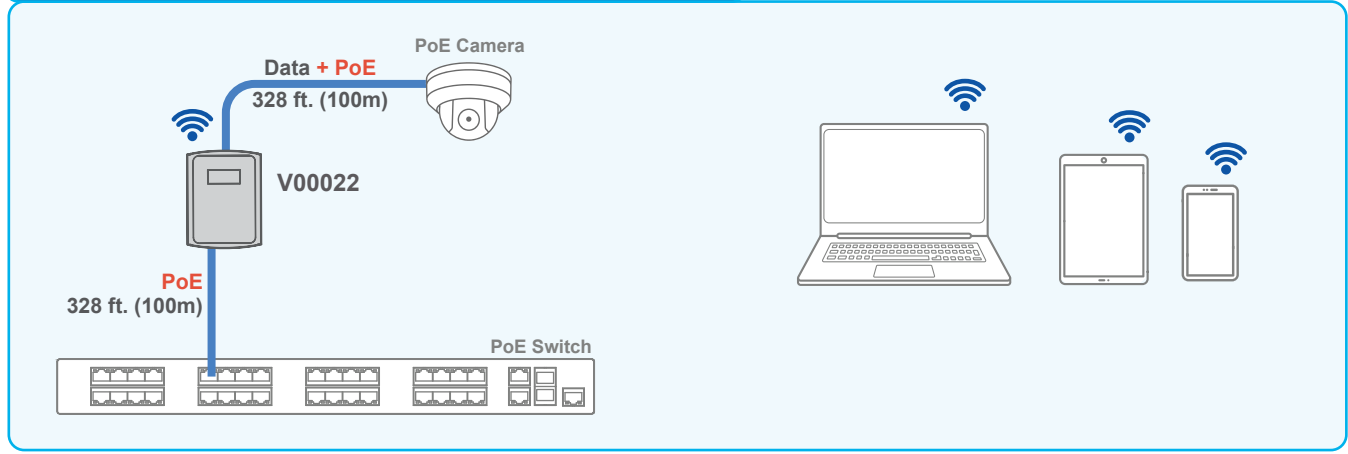

— Cat 5/6

Providing PoE and WiFi Connection to a Camera

The Vi00022 enables connecting the PoE cameras to any wireless device using a WiFi connection.

Connecting the camera to a network of wired and wireless devices

The Vi00022 enables connecting to a laptop using a wired connection.