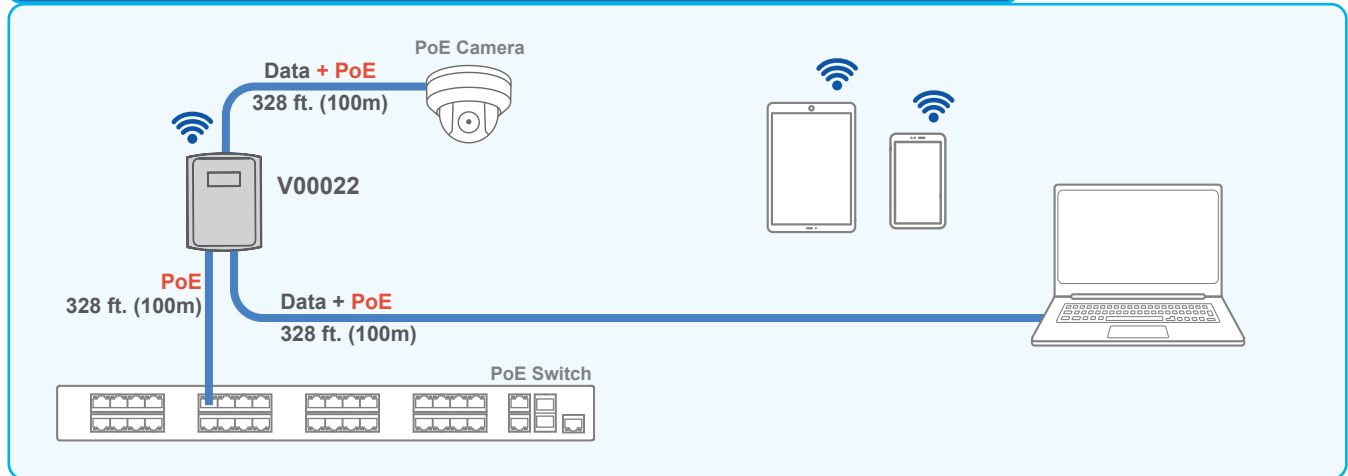

— Cat 5/6

Providing PoE and WiFi Connection to a Camera

The Vi00022 enables connecting the PoE cameras to any wireless device using a WiFi connection.

Connecting the camera to a network of wired and wireless devices

The Vi00022 enables connecting to a laptop using a wired connection.