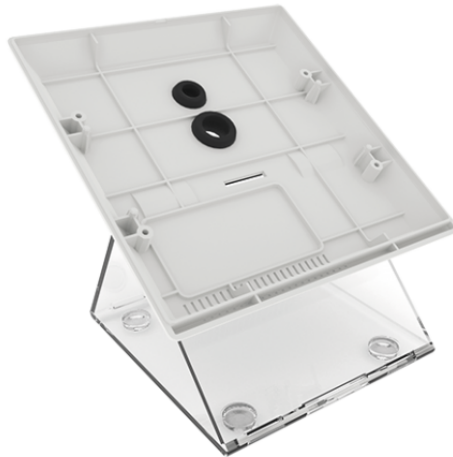

6612A

DESK BASE FOR ICONA MONITOR

Desk base installation accessory for Icona monitor. Dimensions 105x70x110mm.

6612A

DESK BASE FOR ICONA MONITOR

MAIN FEATURES

Height (inch) (pc)	16.54
Width (inch) (pc)	24.8
Depth (inch) (pc)	25.98

GENERAL DATA

Type of finishing materials	ABS/PC 2407 Makrolon Bayer
Product color	White RAL9003/Transparent

COMPATIBILITY

Simplebus 2 audio/video system	Yes
Building Kit audio/video system	Yes
Vip system	Yes

MOUNTING/INSTALLATION

Desk base-mounted	Yes
-------------------	-----