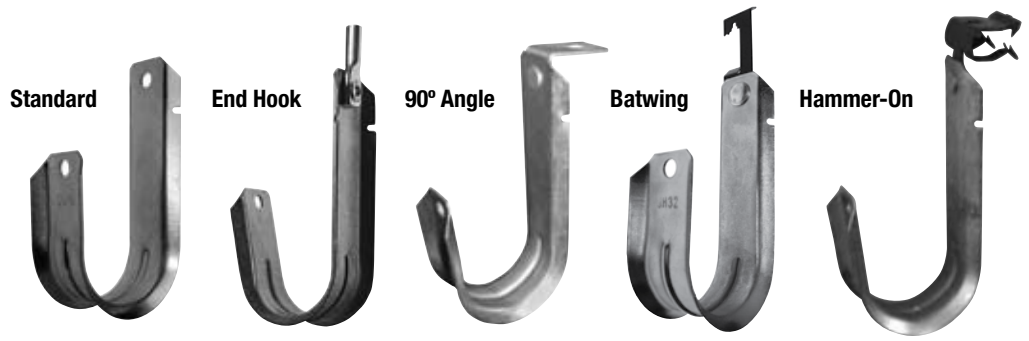

99 Washington Street
Melrose, MA 02176
Phone 781-665-1400
Toll Free 1-800-517-8431

Visit us at www.TestEquipmentDepot.com

We Make Connections EZ!

NEW!

J-Hook Ordering Information (UL and CUL listed)

Part No.	Description	Quantity	UPC	Weight Per Box	CADDY® Part No.	B-Line Part No.
JH12-100	3/4" Standard J-Hook, Size 12	Box of 100	899740001879	5 lbs	CAT12	BCH12
JH12W-100	3/4" Batwing J-Hook, Size 12	Box of 100	899740001886	8 lbs	CAT124Z34	BCH12-W2
JH12AC-100	3/4" 90° Angle J-Hook, Size 12	Box of 100	899740001893	8 lbs	CAT12AB	BCH12-RB
JH21-100	1 5/16" Standard J-Hook, Size 21	Box of 100	899740001909	14 lbs	CAT21	BCH21
JH21W-100	1 5/16" Batwing J-Hook, Size 21	Box of 100	899740001916	16 lbs	CAT214Z34	BCH21-W2
JH21AC-100	1 5/16" 90° Angle J-Hook, Size 21	Box of 100	899740001923	18 lbs	CAT21AB	BCH21-RB
JH32-100	2" Standard J-Hook, Size 32	Box of 100	899740001930	17 lbs	CAT32	BCH32
JH32W-100	2" Batwing J-Hook, Size 32	Box of 100	899740001947	20 lbs	CAT324Z34	BCH32-W2
JH32AC-100	2" 90° Angle J-Hook, Size 32	Box of 100	899740001954	21 lbs	CAT32AB	BCH32-RB
JH32EH-100	2" End Hook J-Hook, Size 32	Box of 100	899740002258	21 lbs	N/A	N/A
JH32HOK58-100	2" Hammer-On J-Hook, Size 32, 5/16" - 1/2" Flange	Box of 100	899740002180	21 lbs	CAT3258SM	BCH32E58
JH64-25	4" Standard J Hook, Size 64	Box of 25	899740002166	13.5 lbs	CAT64	BCH64
JH64W-25	4" Batwing J-Hook. Size 64	Box of 25	899740002197	14 lbs	N/A	N/A
JH64AC-25	4" 90° Angle J-Hook, Size 64	Box of 25	899740002210	14 lbs	CAT64AB	BCH64-RB