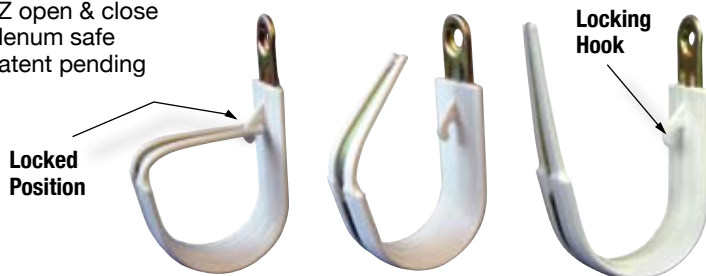

CCP Series—Cable Cage Polypropylene J-Hooks

Part No.	Description	Quantity	UPC	Weight Per Box	CADDY® Part No.	B-Line Part No.
CCP16-100	1" Standard CCP J-Hook. Size 16.	Box of 100	899740003132	7.5 lbs	N/A	N/A
CCP16W-100	1" Batwing CCP J-Hook. Size 16	Box of 100	899740003170	11 lbs	N/A	N/A
CCP16AC-100	1" 90° Angle CCP J-Hook. Size 16	Box of 100	899740003156	12 lbs	N/A	N/A
CCP32-100	2" Standard CCP J-Hook. Size 32	Box of 100	899740002241	13 lbs	N/A	N/A
CCP32W-100	2" Batwing CCP J-Hook. Size 32	Box of 100	899740002234	16 lbs	N/A	N/A
CCP32AC-100	2" 90° Angle CCP J-Hook. Size 32	Box of 100	899740002227	16 lbs	N/A	N/A
CCP48-25	3" Standard CCP J-Hook. Size 48	Box of 25	899740003149	8.5 lbs	N/A	N/A
CCP48W-25	3" Batwing CCP J-Hook. Size 48	Box of 25	899740003187	11 lbs	N/A	N/A
CCP48AC-25	3" 90° Angle CCP J-Hook. Size 48	Box of 25	899740003163	11 lbs	N/A	N/A

CCP Series—Cable Cage Polypropylene J-Hooks: Steel J-Hooks are over-molded with polypropylene for ultra smooth cable glide and designed with a locking cable cage.

- Super smooth edges eliminates cable snags
- Molded hook for fast lock & latch
- EZ open & close
- Plenum safe
- Patent pending