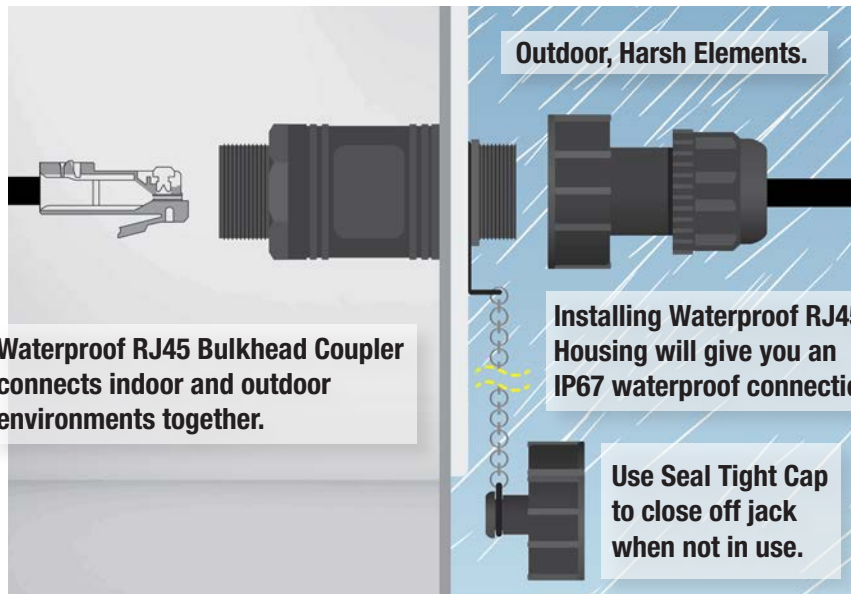

Female to Female, with 2 EA
Waterproof RJ45 Housing

Technical Specifications

- Waterproof rating: IP67
- Temperature range:
-20°C to +80°C
- Housing material: Black nylon
- RoHS compliant

RJ45 Coupler:

- Contact material: Gold plated 50µ over copper alloy
- Thread size: 13/16" – 28UN
- Max panel thickness:
4.0mm / 0.157"
- Cycle life: 1,000 insertions
- Current rating: 1 amp
- Voltage rating: 48v
- Recommended Panel Cut
(for truncated circle):
19.4 mm – 20.8 mm
(0.760" – 0.815")

RJ45 Housing:

- Cable diameter range:
5.5-7.0mm / 0.216"-0.276"

What Is IP67?

An IP67 rating ensures that a product is protected completely against dust and from immersion in liquid to a depth of 1 meter (up to 30 minutes).