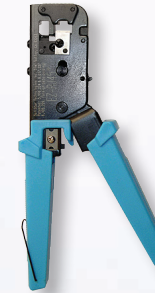

EZ-RJ45® Connectors

The patented EZ-RJ45® connector simplifies twisted pair terminations by allowing the wires to be inserted through the connector and out the front, to easily verify the proper wiring order. Pulling the connector down over the cable jacket and seating it tightly in the rear of the connector, optimizes the performance of the termination. Terminate with the patented EZ-RJ45® Crimp Tools – crimp and trim in one cycle.

The EZ-RJPRO™ Termination Pod

P/N 90173

The complete field kit for the professional installer. Includes everything for consistent, repeatable and easier EZ-RJ45® installations.

Includes:

- EZ-RJPRO HD Crimp Tool
- Cat5e/6 Cable Jacket Stripper
- Electrician's Scissors
- EZ-RJ45 Cat5e – 100 pcs
- EZ-RJ45 Cat6 – 100 pcs
- EZ-RJ12/11 – 50 pcs

EZ-VIKING™ Crimp Tool

P/N 100544

For Data Centers, Aerospace & Broadcast

- Terminates EZ-RJ45® Cat5e/6, standard & shielded
- Parallel action for precision crimping
- High leverage ratchet action ensures full crimp cycle
- Highest quality/durability – minimum of 50,000 cycles

EZ-RJPRO™ HD

P/N 100054C

For the professional installer

- Crimps & trims in one cycle
- For EZ-RJ45® & EZ-RJ12/11 & standard modular plugs (except AMP)
- Clean trim on EZ-RJ45® conductors
- Ratcheted, high leverage platform for consistent terminations
- Tool steel die head provides 360° degree connector support during crimp
- Built-in wire cutter and stripper