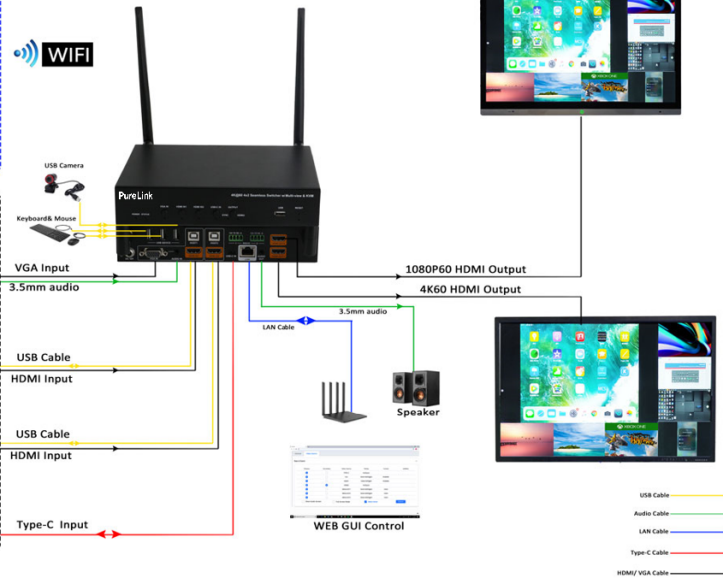

## Bring Your Own Devices

## Technical Specifications

<b>INPUTS - WIRED</b>	VGA up to 1080P60, HDMI 1 and 2 ,up to 4K30, USB-C up to 4K30
<b>INPUTS - WIRELESS</b>	Apple Airplay, Android Miracast, USB Dongle for Windows/Mac (up to 4)
<b>OUTPUT</b>	HDMI 1: 4K60, HDMI 2: 1080P60, 1x 3.5mm analog stereo
<b>VIDEO PORT</b>	1x HDMI in, 1x HDMI out
<b>NETWORK</b>	1x 1G RJ45: WiFi 802.11 a/b/g/n/ac
<b>USB</b>	3x USB A, 2x USB B
<b>CONTROL</b>	Front panel buttons, Web UI and LAN API
<b>DIAGNOSTICS</b>	Front Panel LEDs, Web UI, API
<b>SECURITY</b>	WEP, TKIP, AES, WPA, WPA2
<b>POWER</b>	Captive 12VDC, 100-240VAC 50/60Hz power adapter included, 20W max draw
<b>TEMPERATURE</b>	0 to 45 C operating, -20 to 70 C storage, 10 to 90 % non condensing
<b>DIMS/WEIGHT</b>	215mm x 42mm x 140.2mm, 1.0kg