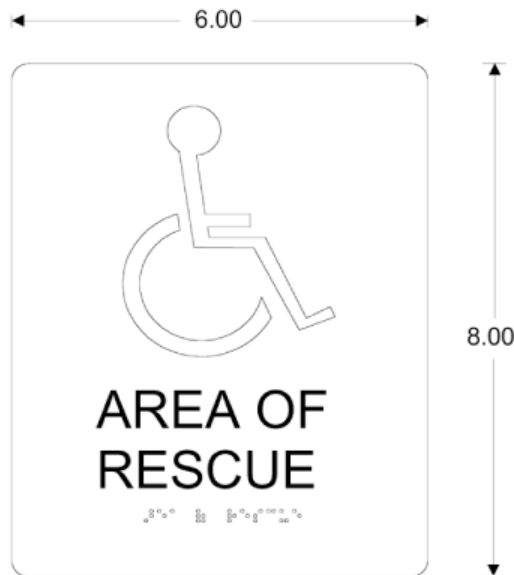

**Description**

Talk-A-Phone’s ETP-SIGN Self-Adhesive Sign designates a location as an Area of Rescue and aids in locating an emergency phone. The sign features raised lettering and Braille for ADA compliance and can be easily affixed to a wall.

**Features**

- Self-adhesive sign to mount easily on a wall
- Raised lettering and Braille for ADA compliance
- Constructed of ultra-violet light-resistant polycarbonate

**Specifications**

Dimensions (W x H):	6.0 x 8.0 in. (152 x 203 mm)
Weight:	0.4 lbs. (0.2 kg)
Mounting:	Self-adhesive
Warranty:	2-year warranty

*ETP-SIGN*

**Options**

Area of Refuge Self-Adhesive Sign: Order model **ETP-SIGN-R** for Area of Refuge Self-Adhesive Sign.

**Dimensional Diagram**

All dimensions are in inches and are provided for reference only.