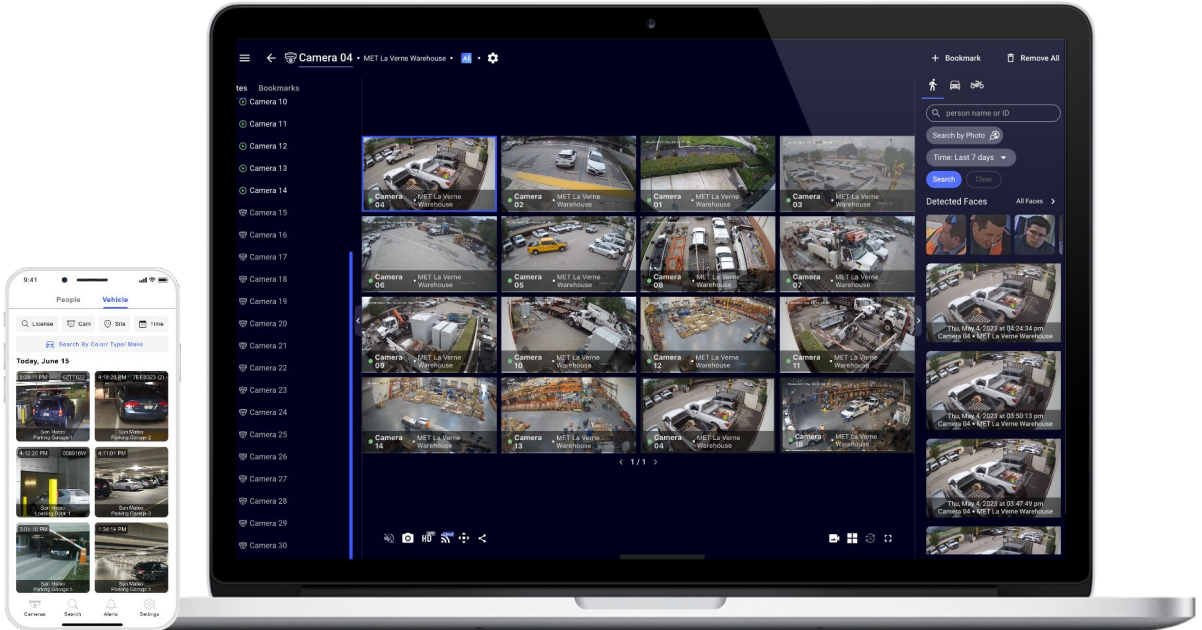

KEY FEATURES

Receive Instant Smart Alerts for Intruders/Trespassers/Person of Interest/Vehicle of Interest via SMS/Email/Push Notifications

Remote Live Stream Monitoring

- Remote Live Streaming up to 16 Cameras in HD
- Bookmark and Auto-Cycle Play for Live Monitoring

Share Live Camera Streams With First Responders

Find Events Fast with Smart Video Search and Archive/Share for Future Reference

View Live Footage From any Desktop / Mobile Device

Flexible Hybrid Storage Locally or on the Cloud