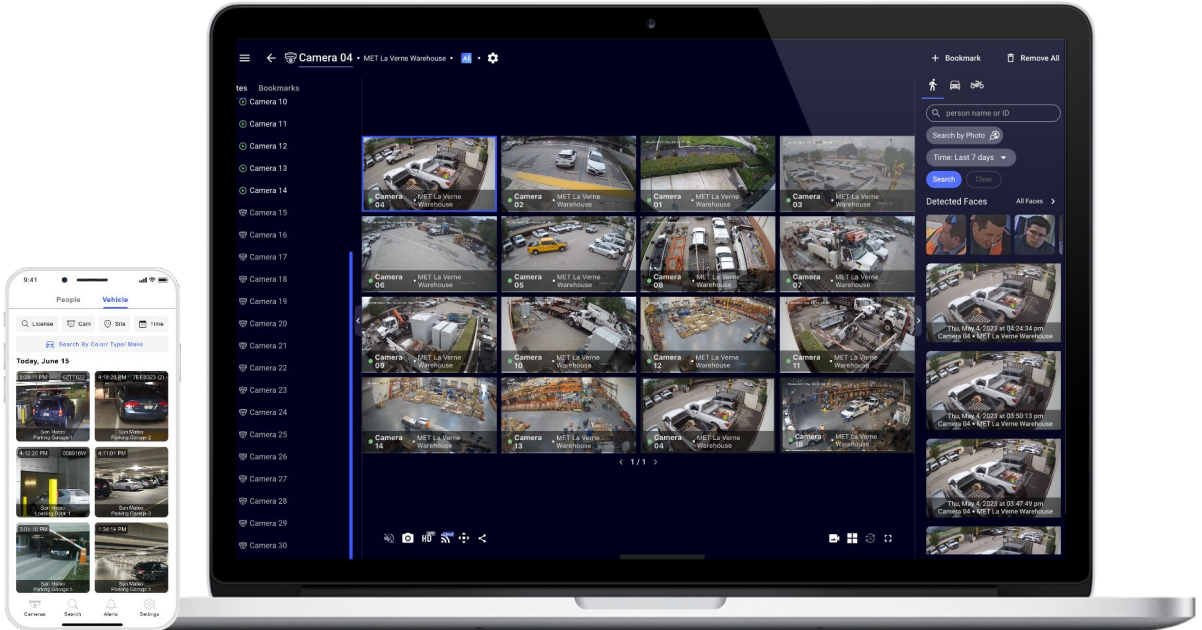

## KEY FEATURES

Receive Instant Smart Alerts for Intruders/Trespassers/Person of Interest/Vehicle of Interest via SMS/Email/Push Notifications

Remote Live Stream Monitoring

- Remote Live Streaming up to 16 Cameras in HD
- Bookmark and Auto-Cycle Play for Live Monitoring