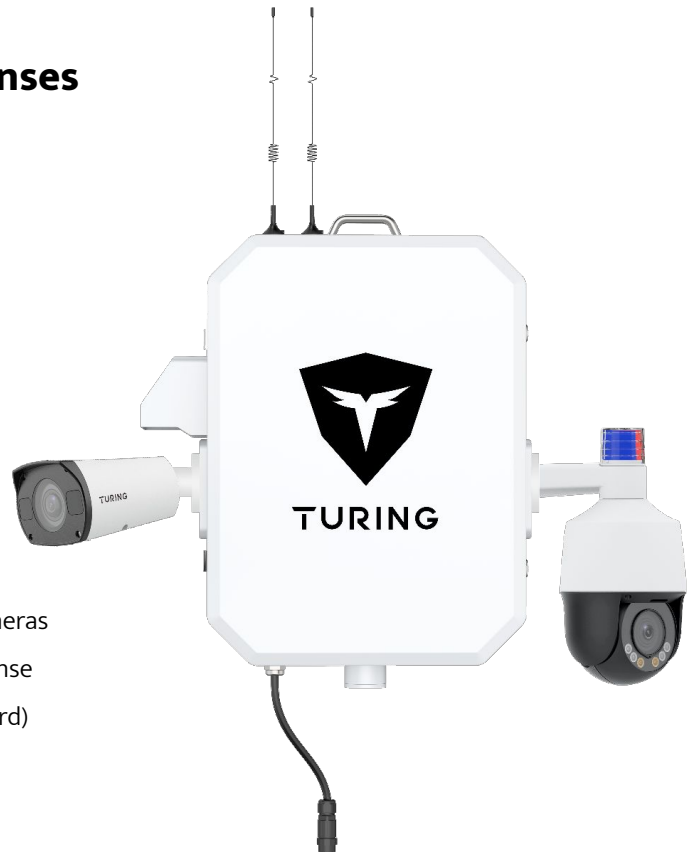

# SKYSHIELD STANDARD

All-In-One Outdoor Surveillance Solution  
Deployment for Anywhere with Power

SS-KG1-STD-ADB

## SkyShield Standard w/ 3Y Licenses Includes:

- 1x Enclosure System and Accessory Built-in  
Thermostat Heater, Fan and 4G Router
- 1x 4CH NVR w/2TB HDD
- 1x 4MP Bullet Camera
- 1x AD PTZ
- 2 x TP-SDLPZ (Adapter Plate for LPR  
and Mini PTZ Camera)
- 3Y Eligibility for Potential Hardware Upgrade  
(Speaker, Strobe Lights etc.)
- 3Y SkyShield License include Core AI for All Cameras  
in SkyShield, the SkyShield Add-on Module License  
(Remote Power Control, Virtual Guard Dashboard)  
and Warranty

## POWER

Power	AC110V Power consumption: ~64W(without camera)
Power Interface	Cable Conduit Connector