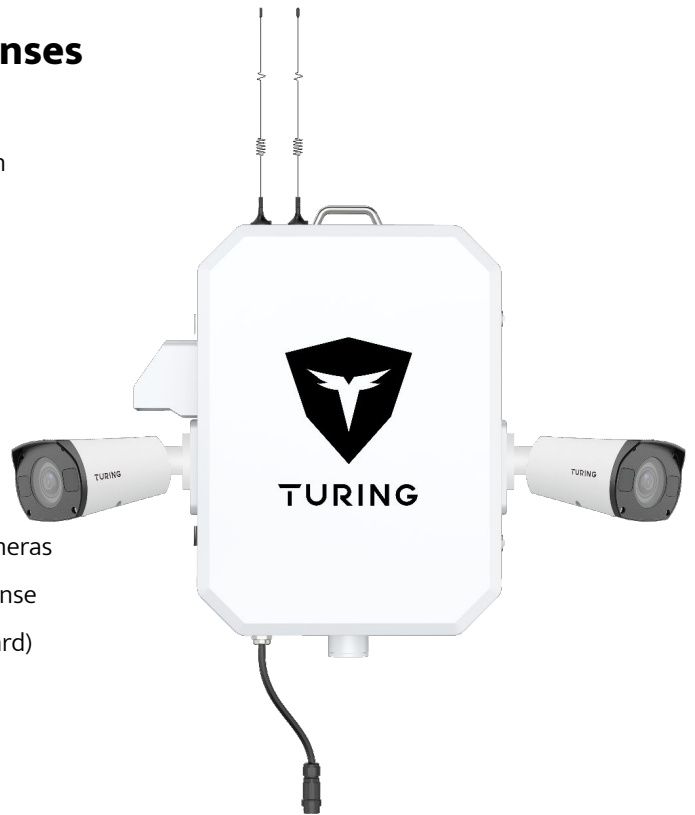

SKYSHIELD STANDARD

All-In-One Outdoor Surveillance Solution
Deployment for Anywhere with Power

SS-KG1-STD-2B

SkyShield Standard w/ 3Y Licenses Includes:

- 1x Enclosure System and Accessory with Built-in Thermostat Heater and Fan
- 1x 4CH NVR w/2TB HDD
- 2x 4MP Bullet Cameras
- 2 x TP-SDLPZ (Adapter Plate for LPR and Mini PTZ Camera)
- 3Y Eligibility for Potential Hardware Upgrade (Speaker, Strobe Lights etc.)
- 3Y SkyShield License include Core AI for All Cameras in SkyShield, the SkyShield Add-on Module License (Remote Power Control, Virtual Guard Dashboard) and Warranty

AVAILABLE SKUS	
SKU NUMBER	CAMERA OPTION
SS-KG1-STD-2B	2x 4MP Bullet

CAMERA OPTIONS	
FEATURE	Bullet
Image Sensor	1/3", 4.0megapixel, progressive scan, CMOS
Lens	2.7 ~ 13.5mm, AF automatic focusing and motorized zoom lens
Field of View (H)	H: 98.3~31.4°; V: 54.8~18.6°; D: 127.7~37.0°
Minimum Illumination	Color: 0.002Lux (F1.2, AGC ON), 0 Lux with IR
Video Compression	Ultra 265, H.265, H.264, MJPEG
Resolution & Frame Rate	Mainstream: 2688*1520 @ 30 FPS Sub Stream: 1280*720 @ 30 FPS Third Stream: 720*576 @ 30 FPS
Day / Night	IR-cut filter with auto switch (ICR)
IR Range	Up to 40m (131ft) IR range
Wide Dynamic Range	120 dB
Warm Light	NA
PAN & TILT	NA

GENERAL

Dimensions (HxWxD)	23.8" x 19.1" x 10.4" (605 x 485 x 265mm)
Weight	40lbs(without camera)
Working Environment	-25°C~+ 55°C (-13°F~+131°F), Humidity ≤ 90% RH (non-condensing)
Rating	IP55

POWER

Power	AC110V Power consumption: ~64W(without camera)
Power Interface	Cable Conduit Connector