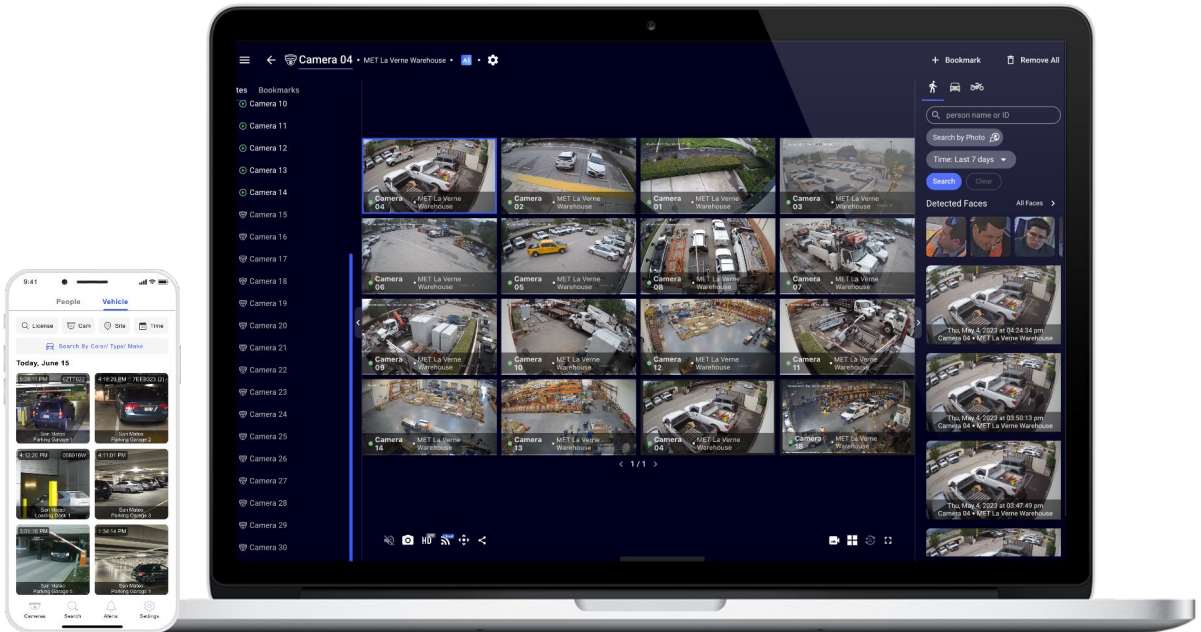

KEY FEATURES

Receive Instant Smart Alerts for Intruders/Trespassers/Person of Interest/Vehicle of Interest via SMS/Email/Push Notifications

Remote Live Stream Monitoring

- Remote Live Streaming up to 16 Cameras in HD
- Bookmark and Auto-Cycle Play for Live Monitoring

Share Live Camera Streams With First Responders

Find Events Fast with Smart Video Search and Archive/Share for Future Reference

View Live Footage From any Desktop / Mobile Device

Flexible Hybrid Storage Locally or on the Cloud