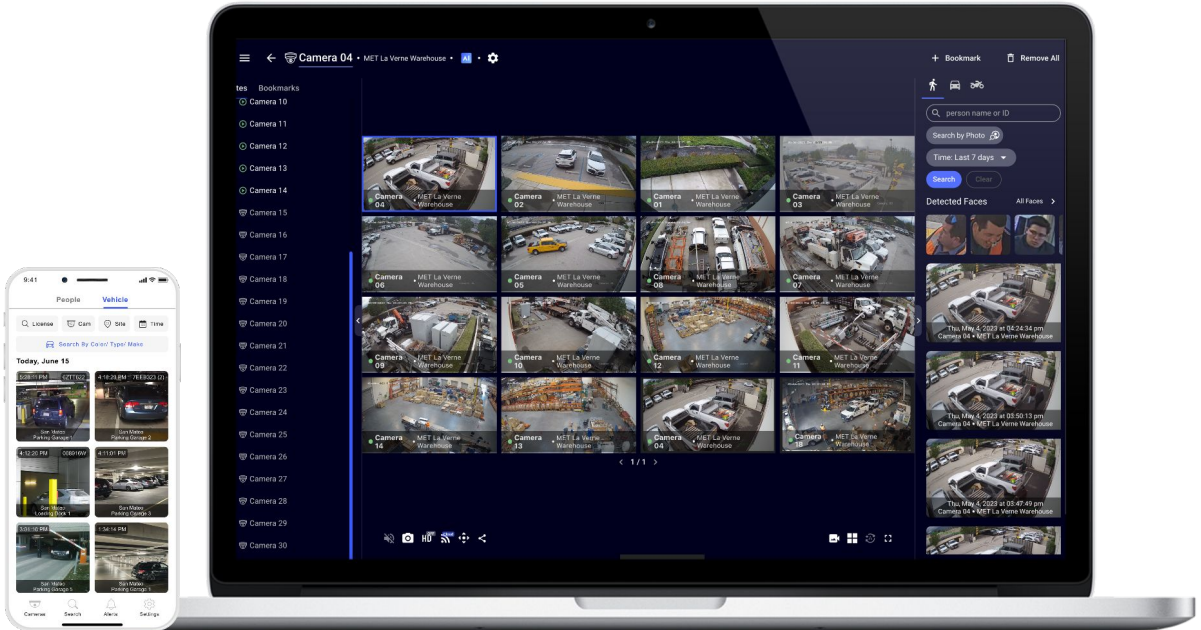

M8 x 80
(Not included in Product)

KEY FEATURES for Turing Vision CORE AI

Receive Instant Smart Alerts for Intruders/Trespassers/Person of Interest/Vehicle of Interest via SMS/Email/Push Notifications

Remote Live Stream Monitoring

- Remote Live Streaming up to 16 Cameras in HD
- Bookmark and Auto-Cycle Play for Live Monitoring

Share Live Camera Streams With First Responders

Find Events Fast with Smart Video Search and Archive/Share for Future Reference

View Live Footage From any Desktop / Mobile Device

Flexible Hybrid Storage Locally or on the Cloud