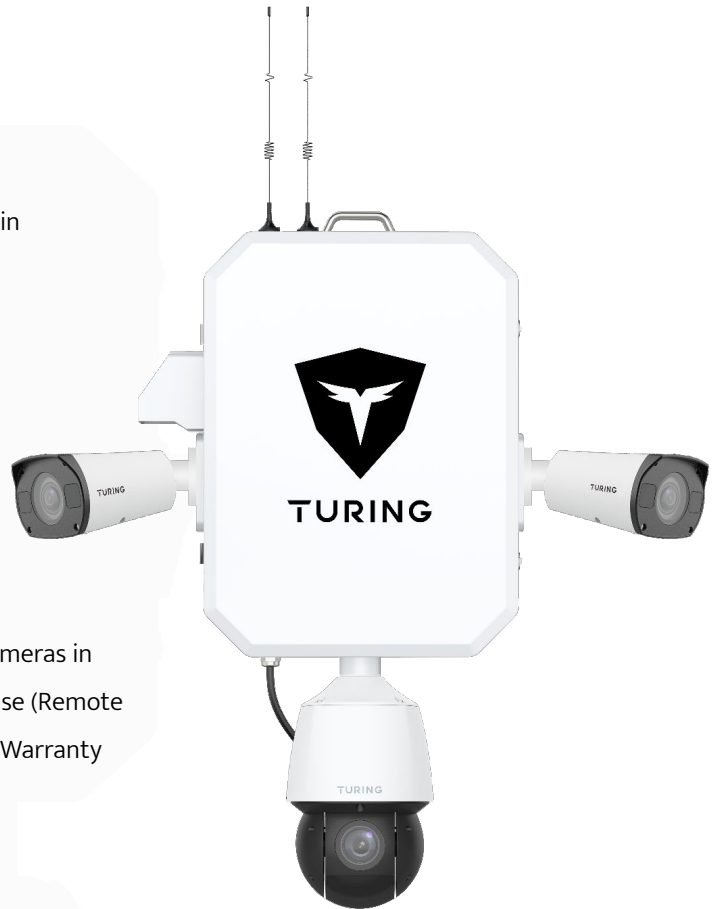

SKYSHIELD 360

All-In-One Outdoor Surveillance Solution
Deployment for Anywhere with Power

SS-KG1-360-2B

SkyShield 360 w/ 3Y Licenses Includes:

- 1x Enclosure System and Accessory with Built-in Thermostat Heater, Fan and 4G Router
- 1x 4CH NVR w/2TB HDD
- 2x 4MP Bullet Cameras
- 1x 25x PTZ
- 2 x TP-SDLPZ (Adapter plate for LPR and Mini PTZ Camera)
- 3Y Eligibility for Potential Hardware Upgrade (Speaker, Strobe Lights etc.)
- 3Y SkyShield License include Core AI for All Cameras in SkyShield, the SkyShield Add-on Module License (Remote Power Control, Virtual Guard Dashboard) and Warranty

AVAILABLE SKUS	
SKU NUMBER	CAMERA OPTION
SS-KG1-360-2B	2x 4MP Bullet & 1x 25x PTZ

CAMERA OPTIONS		
FEATURE	Bullet	TwilightVision™ Network PTZ Dome Camera
Image Sensor	1/3", 4.0megapixel, progressive scan, CMOS	1/2.8", 4.0-megapixel, progressive scan, CMOS
Lens	2.7 ~ 13.5mm, AF automatic focusing and motorized zoom lens	4.8 ~ 120mm, AF automatic focusing and motorized zoom lens
Field of View (H;V;O)	H: 98.3~31.4°; V: 54.8~18.6°; D: 127.7~37.0°	H: 52.20°~2.74°; V: 30.81°~1.54°; O: 64.20°~3.23°
Minimum Illumination	Color: 0.002Lux (F1.2, AGC ON), 0 Lux with IR	Color: 0.003 Lux (F1.5, AGC ON), 0 Lux with IR
Video Compression	Ultra 265, H.265, H.264, MJPEG	Ultra 265, H.265, H.264, MJPEG
Resolution & Frame Rate	Mainstream: 2688*1520 @ 30 FPS Sub Stream: 1280*720 @ 30 FPS Third Stream: 720*576 @ 30 FPS	Mainstream: 4MP (2688*1520),Max 30fps; Sub Stream: 2MP (1920*1080), Max 30fps; Third Stream: D1 (720*576), Max 30fps
Day / Night	IR-cut filter with auto switch (ICR)	IR-cut filter with auto switch (ICR)
IR Range	Up to 40m (131ft) IR range	Up to 100m (328 ft) IR range
Wide Dynamic Range	120 dB	NA
Warm Light	NA	NA
PAN & TILT	NA	Pan Range: 360° (endless) Pan Speed: 0.1°/s ~ 200°/s Preset speed: 240°/s Tilt Range: -15° ~ 90° (auto reverse) Tilt Speed: Preset speed: 0.1°/s ~ 120°/s Preset speed: 200°/s
Digital / Optical Zoom	NA	16X / 25X