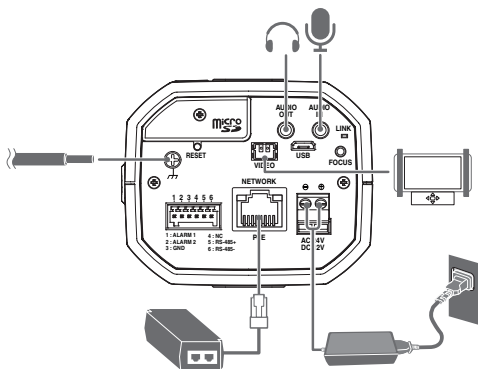

13

- Not Included : Wi-Fi dongle, OTG adapter

13

INSTALLATION

14

15

14

INSTALLATION

16

17

+

15

COMPONENT

As for each sales country, accessories are not the same.

- XNB-9002/XNB-8002

I Option (not included)

CS mount Lens

INSTALLATION

1

INSTALLATION

2

3

INSTALLATION

4

INSTALLATION

5

6

- Not included: Wi-Fi dongle, OTG adapter

INSTALLATION

7

8

PASSWORD SETTING