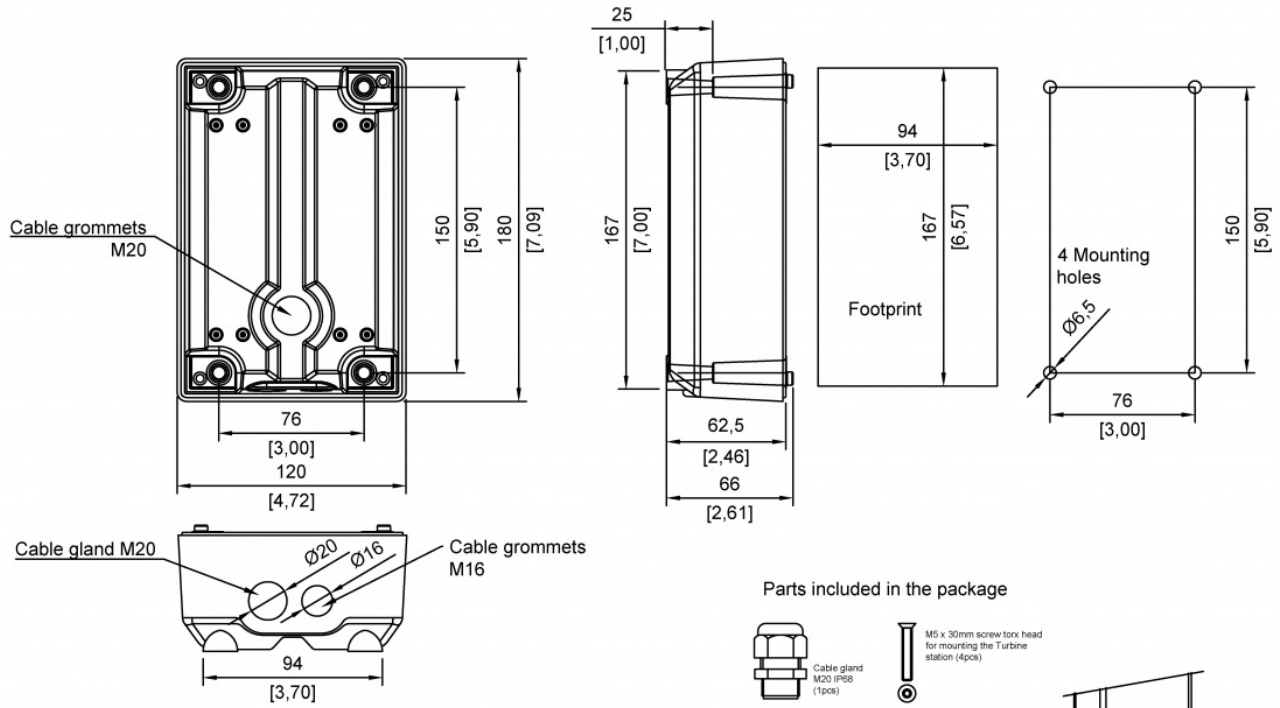

1008140010

TA-1

Turbine Compact Onwall Back Box

 IP66

 IK10
DESCRIPTION

Back Box for on-wall mounting of all Turbine Compact Stations

SPECIFICATIONS**MECHANICAL**

Size (WxHxD): 120 x 180 x 62mm	Wt: 0.8kg
Ingress protection rating	IP-66, tested according to EN 60529
Impact protection rating	IK 10, tested according to EN 62262
Material	Aluminum alloy - A413.0, AlSi12Fe, painted
Finish	Grey RAL 9007. Custom colors possible*
*Please contact our local sales office for details.	

TECHNICAL DIMENSIONS

Parts included in the package

USED WITH

1008111020
TCIS-2
IP and SIP Intercom

1008111030
TCIS-3
IP and SIP Intercom