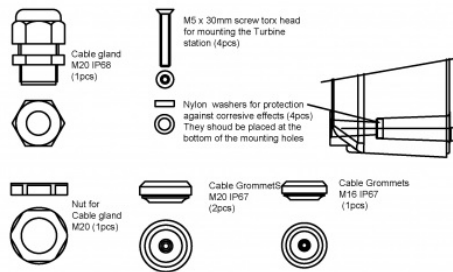

1008140010

TA-1

Turbine Compact Onwall Back Box

 IP66

 IK10
DESCRIPTION

Back Box for on-wall mounting of all Turbine Compact Stations

SPECIFICATIONS**MECHANICAL**

Size (WxHxD): 120 x 180 x 62mm	Wt: 0.8kg
Ingress protection rating	IP-66, tested according to EN 60529
Impact protection rating	IK 10, tested according to EN 62262
Material	Aluminum alloy - A413.0, AlSi12Fe, painted
Finish	Grey RAL 9007. Custom colors possible*
*Please contact our local sales office for details.	

TECHNICAL DIMENSIONS

Parts included in the package

USED WITH

1008111020
TCIS-2
IP and SIP Intercom

1008111030
TCIS-3
IP and SIP Intercom