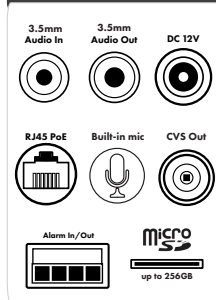

Cameras Interfaces

*as of March 2023
** Products are in compliance with NDAA Section 889 Part B Guidelines

ONVIF is a trademark of Onvif, Inc. Chrome and Firefox use Java which requires an initial internet connection. Apple and the Apple logo are trademarks of Apple Inc., registered in the U.S. and other countries. App Store is a service mark of Apple Inc. Android, Google Play and the Google Play logo are trademarks of Google Inc. Speco Technologies is constantly developing and improving products. We reserve the right to modify product design and specifications without notice and without incurring any obligation. Spec Rev. 3/28/23

Apps available from the following:

800-645-5516 • Fax: 631-957-9142 or 631-957-3880 • specotech.com