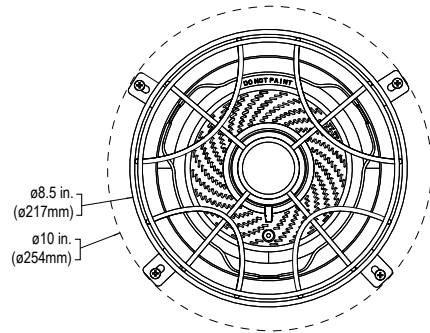

Model	Height	Width	Depth
STI-9760	8.5 in. (217mm)	8.5 in. (217mm)	3.2 in. (81mm)
STI-9761	8.5 in. (217mm)	8.5 in. (217mm)	5.7 in. (144mm)
STI-9762	6.2 in. (156mm)	4.76 in. (121mm)	2.5 in. (65mm)
STI-9763	6.2 in. (156mm)	4.76 in. (121mm)	4.0 in. (112mm)
STI-9764	6.6 in. (167mm)	6.0 in. (152mm)	2.5 in. (65mm)
STI-9765	6.6 in. (167mm)	6.0 in. (152mm)	4.4 in. (112mm)
STI-9766	8.2 in. (209mm)	6.75 in. (172mm)	2.9 in. (74mm)
STI-9767	8.2 in. (209mm)	6.75 in. (172mm)	5.0 in. (131mm)

APPROVALS & WARRANTY

TESTING

UL/cUL Listed.
For use with devices Listed to UL1638, UL464, UL1480
CAN/ULC-S525CAN/ULC-S526, CAN/ULC-S541

WARRANTY

Three year guarantee against breakage in normal use.

LIGHT AND SOUND DE-RATING FACTOR

STI-9760, STI-9761

CHSCRL, CHSCWL, PC2RL-LF, PC2WL-LF, HCRL-LF, HCWL-LF, SPCWL, SPCRL, SPSCWL, SPSCRL, PC2RL, PC2WL, PC4RL, PC4WL, SCRL, SCWL light loss 41%, sound loss <1%

STI-9762, STI-9763

HGRL, HGWL, P2GRL, P2GWL, SGRL, SGWL, HGRL-LF, HGWL-LF light loss 17% sound loss <1%

STI-9764, STI-9765

HRL, HWL, CHRL, CHWL, CHSRL, CHSWL, P2RL, P2WL, P4RL, P4WL, SRL, SWL, P2RL-LF, P2WL-LF, HRL-LF, HWL-LF light loss 69%, sound loss <1%

STI-9766, STI-9767

SPRL, SPWL, SPSRL, SPSWL light loss 21%, sound loss <1%

Safety Technology International

2306 Airport Road info@sti-usa.com
Waterford, MI www.sti-usa.com
48327, USA Tel: 248-673-9898

Taylor House
34 Sherwood Rd., Bromsgrove,
Worcs., B60 3DR, England

info@sti-emea.com
www.sti-emea.com
Tel: +44 (0) 1527 520 999

Unit 7A Lockheed Avenue
Airport Business Park
Waterford X91 HWF2 Ireland