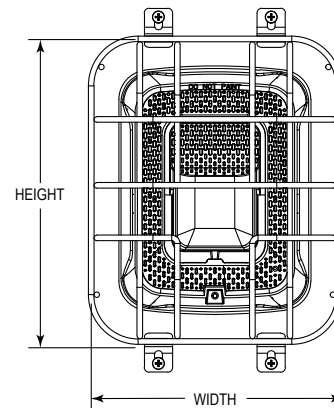

Model	Height	Width	Depth
STI-9760	8.5 in. (217mm)	8.5 in. (217mm)	3.2 in. (81mm)
STI-9761	8.5 in. (217mm)	8.5 in. (217mm)	5.7 in. (144mm)
STI-9762	6.2 in. (156mm)	4.76 in. (121mm)	2.5 in. (65mm)
STI-9763	6.2 in. (156mm)	4.76 in. (121mm)	4.0 in. (112mm)
STI-9764	6.6 in. (167mm)	6.0 in. (152mm)	2.5 in. (65mm)
STI-9765	6.6 in. (167mm)	6.0 in. (152mm)	4.4 in. (112mm)
STI-9766	8.2 in. (209mm)	6.75 in. (172mm)	2.9 in. (74mm)
STI-9767	8.2 in. (209mm)	6.75 in. (172mm)	5.0 in. (131mm)

APPROVALS & WARRANTY

TESTING

UL/cUL Listed.
For use with devices Listed to UL1638, UL464, UL1480
CAN/ULC-S525CAN/ULC-S526, CAN/ULC-S541

WARRANTY

Three year guarantee against breakage in normal use.

LIGHT AND SOUND DE-RATING FACTOR

STI-9760, STI-9761

CHSCRL, CHSCWL, PC2RL-LF, PC2WL-LF, HCRL-LF, HCWL-LF, SPCWL, SPCRL, SPSCWL, SPSCRL, PC2RL, PC2WL, PC4RL, PC4WL, SCRL, SCWL light loss 41%, sound loss <1%

STI-9762, STI-9763

HGRL, HGWL, P2GRL, P2GWL, SGRL, SGWL, HGRL-LF, HGWL-LF light loss 17% sound loss <1%

STI-9764, STI-9765

HRL, HWL, CHRL, CHWL, CHSRL, CHSWL, P2RL, P2WL, P4RL, P4WL, SRL, SWL, P2RL-LF, P2WL-LF, HRL-LF, HWL-LF light loss 69%, sound loss <1%

STI-9766, STI-9767

SPRL, SPWL, SPSRL, SPSWL light loss 21%, sound loss <1%

Safety Technology International

2306 Airport Road info@sti-usa.com
Waterford, MI www.sti-usa.com
48327, USA Tel: 248-673-9898

Taylor House
34 Sherwood Rd., Bromsgrove,
Worcs., B60 3DR, England

info@sti-emea.com
www.sti-emea.com
Tel: +44 (0) 1527 520 999

Unit 7A Lockheed Avenue
Airport Business Park
Waterford X91 HWF2 Ireland