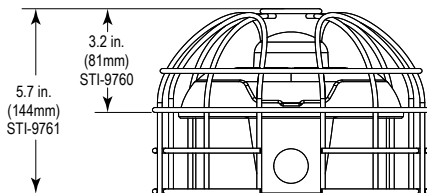

Model	Height	Width	Depth
STI-9760	8.5 in. (217mm)	8.5 in. (217mm)	3.2 in. (81mm)
STI-9761	8.5 in. (217mm)	8.5 in. (217mm)	5.7 in. (144mm)
STI-9762	6.2 in. (156mm)	4.76 in. (121mm)	2.5 in. (65mm)
STI-9763	6.2 in. (156mm)	4.76 in. (121mm)	4.0 in. (112mm)
STI-9764	6.6 in. (167mm)	6.0 in. (152mm)	2.5 in. (65mm)
STI-9765	6.6 in. (167mm)	6.0 in. (152mm)	4.4 in. (112mm)
STI-9766	8.2 in. (209mm)	6.75 in. (172mm)	2.9 in. (74mm)
STI-9767	8.2 in. (209mm)	6.75 in. (172mm)	5.0 in. (131mm)

APPROVALS & WARRANTY

TESTING

UL/cUL Listed.
For use with devices Listed to UL1638, UL464, UL1480
CAN/ULC-S525CAN/ULC-S526, CAN/ULC-S541

WARRANTY

Three year guarantee against breakage in normal use.

LIGHT AND SOUND DE-RATING FACTOR

STI-9760, STI-9761

CHSCRL, CHSCWL, PC2RL-LF, PC2WL-LF, HCRL-LF, HCWL-LF, SPCWL, SPCRL, SPSCWL, SPSCRL, PC2RL, PC2WL, PC4RL, PC4WL, SCRL, SCWL light loss 41%, sound loss <1%

STI-9762, STI-9763

HGRL, HGWL, P2GRL, P2GWL, SGRL, SGWL, HGRL-LF, HGWL-LF light loss 17% sound loss <1%

STI-9764, STI-9765

HRL, HWL, CHRL, CHWL, CHSRL, CHSWL, P2RL, P2WL, P4RL, P4WL, SRL, SWL, P2RL-LF, P2WL-LF, HRL-LF, HWL-LF light loss 69%, sound loss <1%

STI-9766, STI-9767

SPRL, SPWL, SPSRL, SPSWL light loss 21%, sound loss <1%

Safety Technology International

2306 Airport Road info@sti-usa.com
Waterford, MI www.sti-usa.com
48327, USA Tel: 248-673-9898

Taylor House
34 Sherwood Rd., Bromsgrove,
Worcs., B60 3DR, England

info@sti-emea.com
www.sti-emea.com
Tel: +44 (0) 1527 520 999

Unit 7A Lockheed Avenue
Airport Business Park
Waterford X91 HWF2 Ireland