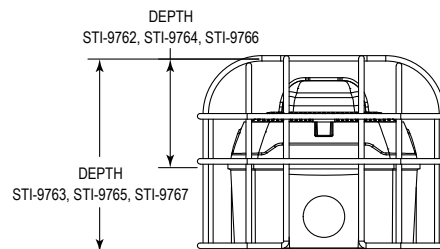

Model	Height	Width	Depth
STI-9760	8.5 in. (217mm)	8.5 in. (217mm)	3.2 in. (81mm)
STI-9761	8.5 in. (217mm)	8.5 in. (217mm)	5.7 in. (144mm)
STI-9762	6.2 in. (156mm)	4.76 in. (121mm)	2.5 in. (65mm)
STI-9763	6.2 in. (156mm)	4.76 in. (121mm)	4.0 in. (112mm)
STI-9764	6.6 in. (167mm)	6.0 in. (152mm)	2.5 in. (65mm)
STI-9765	6.6 in. (167mm)	6.0 in. (152mm)	4.4 in. (112mm)
STI-9766	8.2 in. (209mm)	6.75 in. (172mm)	2.9 in. (74mm)
STI-9767	8.2 in. (209mm)	6.75 in. (172mm)	5.0 in. (131mm)

APPROVALS & WARRANTY

TESTING

UL/cUL Listed.
For use with devices Listed to UL1638, UL464, UL1480
CAN/ULC-S525CAN/ULC-S526, CAN/ULC-S541

WARRANTY

Three year guarantee against breakage in normal use.

LIGHT AND SOUND DE-RATING FACTOR

STI-9760, STI-9761

CHSCRL, CHSCWL, PC2RL-LF, PC2WL-LF, HCRL-LF, HCWL-LF, SPCWL, SPCRL, SPSCWL, SPSCRL, PC2RL, PC2WL, PC4RL, PC4WL, SCRL, SCWL light loss 41%, sound loss <1%

STI-9762, STI-9763

HGRL, HGWL, P2GRL, P2GWL, SGRL, SGWL, HGRL-LF, HGWL-LF light loss 17% sound loss <1%

STI-9764, STI-9765

HRL, HWL, CHRL, CHWL, CHSRL, CHSWL, P2RL, P2WL, P4RL, P4WL, SRL, SWL, P2RL-LF, P2WL-LF, HRL-LF, HWL-LF light loss 69%, sound loss <1%

STI-9766, STI-9767

SPRL, SPWL, SPSRL, SPSWL light loss 21%, sound loss <1%

Safety Technology International

2306 Airport Road info@sti-usa.com
Waterford, MI www.sti-usa.com
48327, USA Tel: 248-673-9898

Taylor House
34 Sherwood Rd., Bromsgrove,
Worcs., B60 3DR, England

info@sti-emea.com
www.sti-emea.com
Tel: +44 (0) 1527 520 999

Unit 7A Lockheed Avenue
Airport Business Park
Waterford X91 HWF2 Ireland