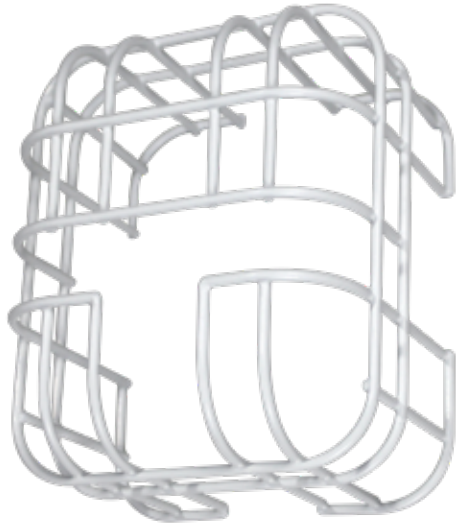

STI HORN/STROBE DAMAGE STOPPERS®

STI-9767

STI-9760

PRODUCT OVERVIEW

Wire guards are an excellent way to protect horn/strobe units against both vandalism and accidental damage. Constructed of tough 9-gauge steel wire coated with corrosion resistant red or white polyester, these guards can take hard knocks in stride. The L Series wire guards provide maximum protection for ceiling and wall mounted horn/strobes.

BACKED BY A THREE YEAR GUARANTEE

As all STI protective covers, these guards are backed by a three year guarantee against breakage in normal use. Installation and servicing are easy with all screws and anchors provided. These Stoppers are highly recommended for areas where abuse is severe, or it is imperative that horn/strobe units continue to operate.