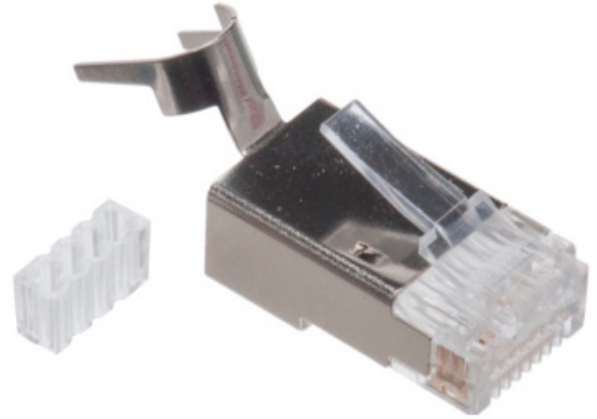

RJ45 Shielded Cat6 Male Connector

Comprehensive's RJ45 Shielded CAT6 Male Connector is designed specifically for the most demanding commercial applications!

Comprehensive's RJ45 Shielded CAT6 Male Connector is shielded, durable, and built to last. What makes these cables so unique is they are engineered to reduce the potential for electromagnetic interference - making these the only CAT6 cables for the demands of commercial applications of SMB, Government, Military, Rental and Staging and more. Comprehensive's RJ45 Shielded CAT6 Male Connector meet all CAT6 TIA/EIA standards.

Perfect for distributing data, voice and video on today's high speed ethernet and gigabit networks. RoHS Compliant. Lifetime Warranty.

Features

- Shielded RJ45 Cat6 Connector
- The perfect solution for demanding environments including Staging, Military, and Education
- Meets all Category 6 568B 2.1 Draft 9 TIA/EIA standards
- RoHS Compliant
- Lifetime Warranty

Specifications

- Connector Type: Shielded
- Performance Grade: Great
- Bandwidth: Supports voice/data/video distribution applications up to 550 MHz
- Standards: Meets all Cat6 TIA/EIA standards, Verified to EIA/TIA 568B.2
- Weight Lbs: 0.01
- RoHS Compliant: Yes
- Warranty: Lifetime

RJ45SH-6 - RJ45 Shielded Cat6 Male Connector