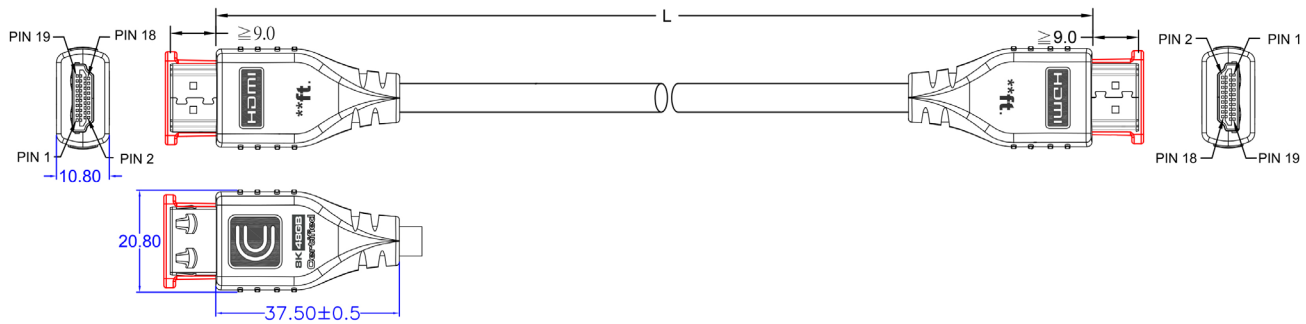

Features

- Ultra High Speed 8K@60 (7680 × 4320) 4:4:4 Deep Color Sampling as well as 8K100/120, 10K50/60 and up to 10K/100/120*
- Backwards compatible support for 4K/60 4:4:4
- Certified 48Gbps High Speed (End to End)
- Ultra-Flexible, low profile connector head which is perfect for tight spaces
- Exclusive ProGrip™ connector utilizes up to 16 lbs of retention force to help keep connector in place
- Exclusive SureLength™ indicators on the connector heads make it easy to organize for installations
- Available in 7 colors for quick and easy cable identification
- Supports Deep Color and x.v.Color
- Supports High Dynamic Range (HDR10)
- Ethernet Capable
- Simultaneous delivery of dual video streams to multiple users on the same screen
- eARC support for Dolby Atmos and DTS-X 5.1/7.1 Lossless Dolby TrueHD and DTS-HD Surround Sound
- Supports CEC Extension commands and functions, HDMI Ethernet channel, and ARC features
- Up to 32 audio channels (LPCM) and 21:9 aspect ratio
- Multi-Stream Audio (up to 4)
- Enhanced gaming features: Variable Refresh Rate (VRR), Auto Low Latency Mode (ALLM) and Quick Frame Transport (QFT).
- Molded 24k Gold Plated HDMI male connectors on each end
- RoHS Certified and UL Rated
- Prop 65 Compliant
- Lifetime Warranty

HDMI CABLES

DOLBY **Sure Length** **HDCP** **HDR** **ULTRA HD** **Pro Grip** **4:4:4** **HDMI** **8K 48GB**

MHD48G-3PROBLK	3ft	MHD48G-6PROBLK	6ft
MHD48G-41/2PROBLK	4.5ft	MHD48G-9PROBLK	9ft

*Substitute **BLK** for **GRN, ORG, RED, WHT, GRY** or **BLU** (4.5ft is only available in BLK)