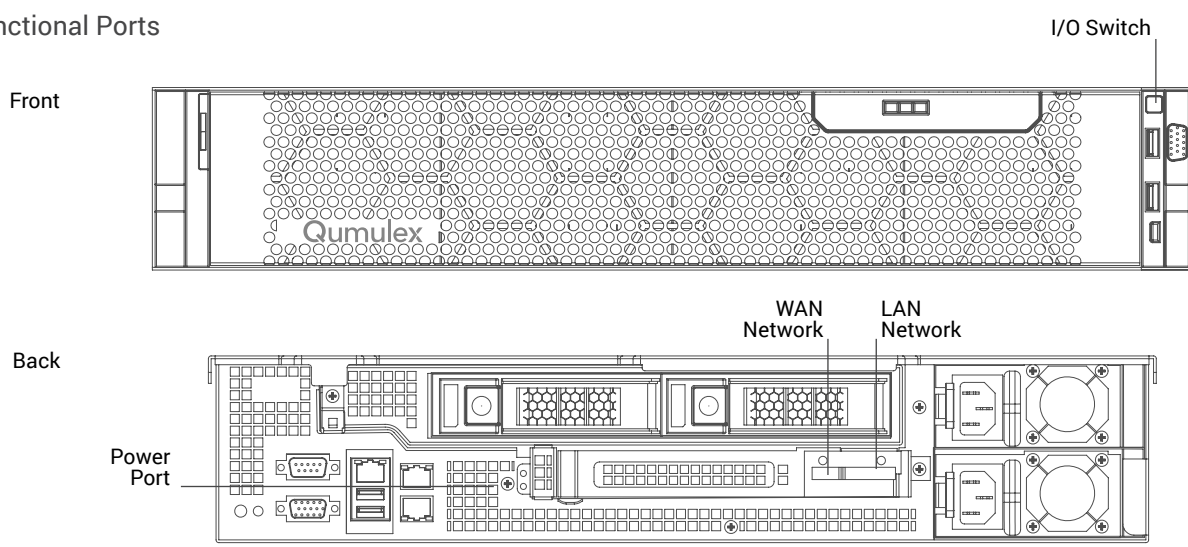

QxPower™ 720

The QxPower series is designed for mission-critical applications. Designed for both high availability and multiple redundant systems and greatly extended storage options, the QxPower appliances come in both 1U and 2U rackmount form factors and a wide variety of storage options.

Functional Ports

*all non-labeled ports are unused

Specifications

- Supports up to 96 cameras/96 total resources
- Up to 140TB usable local storage using RAID 6 Redundancy of local storage
- Intel Xeon Processor
- 32GB Memory
- Dual GigE ports
- 100-240Vac / 50-60 Hz
- Input Power: 1100 Watts
- Operating Temp: 10°C-35°C
- Weight: 65.5 lbs (29.7 kg)
- 2U form factor, 19" w x 28.7" d x 3.5" h
- *Warranty: 5 year, On-site, NBD*