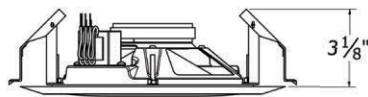

APPLICATION	Intended Use: Indoor environment Program Material: Paging, signal tones, and background music Installation: Downward-firing in a 24" wide, drop-tile ceiling Hard Ceiling Install Option: Use the included QMount Bracket accessory
AUDIO PERFORMANCE	Average Sensitivity: 95dB SPL, 1W/1M Loudspeaker Power Rating: 20W RMS, EIA 426A Standard Calculated Output: 102dB SPL, 5W/1M Magnet Type & Weight: BeFe Ceramic, 10 oz. Nominal Frequency Response: 60Hz - 17kHz, EIA 426A Standard Nominal Coverage Angle: 90° Included Angle, -6dB/2kHz, Half Space Audio Connection: 7", Color-coded, Pre-tinned Leads
COMPONENT	Baffle Dimension: 12 7/8" (Diameter) x 5/16" (H) Backbox Dimension: 12 5/16" (Diameter) x 4 1/4" (H) Mounting Support Dimension: 23 3/4" (W) x 14 7/16" (H) x 9/16" (D) Combined Weight: 15 lbs. Loudspeaker Model: 8C10FEPAX Loudspeaker Specs: 8" O.D., foam surround, dual cone loudspeaker, 10 oz. magnet Transformer: TBLU: 5W, 25/70V, with 5 taps (0.31W, 0.63W, 1.25W, 2.5W, 5W) Baffle: BR8-2WS: round, steel Finish: White powder coat finish on baffle Backbox: ERD8U: round, steel Mounting Support: SSB-6, rust-resistant steel Hard Ceiling Brackets: QMount

Shown with QMount Brackets installed