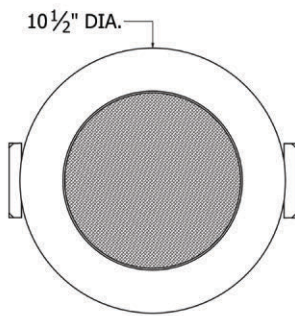

# Quam SOLUTION 3

The SOLUTION 3 is a complete, speaker/transformer/baffle/backbox/tile bridge assembly. It is designed for drop-tile ceiling installations but can also be used in hard ceilings using the included QMount bracket assemblies. The SOLUTION 3 includes two (2) of each of the following:

<b>APPLICATION</b>	<p><b>Intended Use:</b> Indoor environment</p> <p><b>Program Material:</b> Paging, signal tones, and background music</p> <p><b>Installation:</b> Downward-firing in a 24" wide, drop-tile ceiling</p> <p><b>Hard Ceiling Install Option:</b> Use the included QMount Bracket accessory</p>
<b>AUDIO PERFORMANCE</b>	<p><b>Average Sensitivity:</b> 95dB SPL, 1W/1M</p> <p><b>Loudspeaker Power Rating:</b> 20W RMS, EIA 426A Standard</p> <p><b>Calculated Output:</b> 102dB SPL, 5W/1M</p> <p><b>Magnet Type &amp; Weight:</b> BeFe Ceramic, 10 oz. Nominal</p> <p><b>Frequency Response:</b> 60Hz - 17kHz, EIA 426A Standard</p> <p><b>Nominal Coverage Angle:</b> 90° Included Angle, -6dB/2kHz, Half Space</p> <p><b>Audio Connection:</b> 7", Color-coded, Pre-tinned Leads</p>
<b>COMPONENT</b>	<p><b>Baffle Dimension:</b> 12 7/8" (Diameter) x 5/16" (H)</p> <p><b>Backbox Dimension:</b> 12 5/16" (Diameter) x 4 1/4" (H)</p> <p><b>Mounting Support Dimension:</b> 23 3/4" (W) x 14 7/16" (H) x 9/16" (D)</p> <p><b>Combined Weight:</b> 15 lbs.</p> <p><b>Loudspeaker Model:</b> 8C10FEPAX</p> <p><b>Loudspeaker Specs:</b> 8" O.D., foam surround, dual cone loudspeaker, 10 oz. magnet</p> <p><b>Transformer:</b> TBLU: 5W, 25/70V, with 5 taps (0.31W, 0.63W, 1.25W, 2.5W, 5W)</p> <p><b>Baffle:</b> BR8-2WS: round, steel</p> <p><b>Finish:</b> White powder coat finish on baffle</p> <p><b>Backbox:</b> ERD8U: round, steel</p> <p><b>Mounting Support:</b> SSB-6, rust-resistant steel</p> <p><b>Hard Ceiling Brackets:</b> QMount</p>