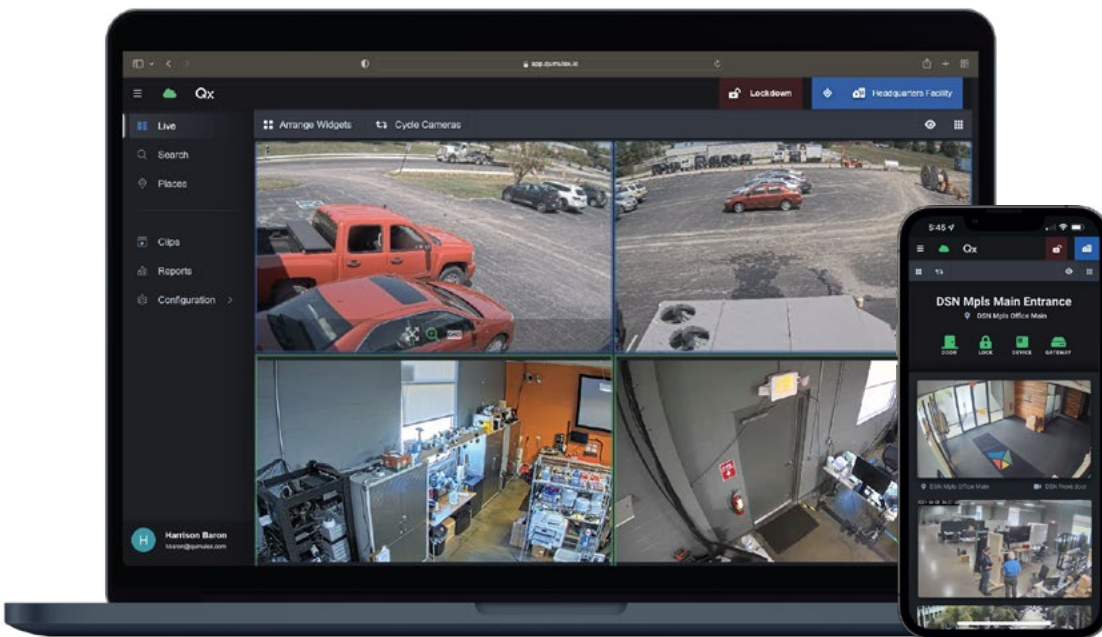

Qumulex

Feature Matrix

FEATURE	QxControl ONE (QXO)	QxControl PRO (QXP)
VIDEO		
Video Export to Cloud	-	✓
Clip Sharing Via Link or Email	-	✓
Remote Access to Camera Web Page	-	✓
ONVIF Profile S Compatible	✓	✓
H.264 Compatible	✓	✓
Multiple Video Stream Support	✓	✓
Camera Analytic Support – ONVIF Profile S	✓	✓
Drag & Drop Widgets to Monitor/Manage Resources in Live View	✓	✓
Live & Recorded Playback	✓	✓
Frame by Frame Playback	✓	✓
Configurable On-Screen Display	✓	✓
Create and Edit Views	✓	✓
Digital Pan, Tilt and Zoom	✓	✓
Client-Side Fisheye Dewarping	✓	✓
Video Export to Local Device – MP4 File	✓	✓
Edit Video Clip Length (Continuous Mode Only)	✓	✓
Clip Sharing for System Users	✓	✓
Clip Sharing Audit Log	✓	✓
Clip Sharing Set Expiration Date	✓	✓
Clip Sharing Set Expiration After One Use	✓	✓
Manage Camera Settings Locally	✓	✓
Event Thumbnails	✓	✓
Tag Based Video, Analytic, Device, Door Event Search	✓	✓
Time Based Video, Analytic, Device, Door Event Search	✓	✓
Saved Search	✓	✓

FEATURE	QxControl ONE (QXO)	QxControl PRO (QXP)
SYSTEM MANAGEMENT		
Centralized Management	-	✓
Multi-tenant Site Management	-	✓
Automatic Software Updates	-	✓
Automatic Gateway Updates	-	✓
Simplified Remote Access	-	✓
Unlimited Number of Cameras	-	✓
Clip Sharing via Link & Email	-	✓
20GB Cloud Storage Per Camera for Clips	-	✓
Cloud Storage (7,14,30,45,60,90,180,365 Days)	-	✓
QX Link Gateway Compatible	-	✓
Unlimited Number of Doors	-	✓
Bandwidth Throttling by Schedule	-	✓
Remote Reboot of Onvif and Mercury Devices	-	✓
Custom Cloud Storage Expansion	✓	✓
Local Storage Management	✓	✓
Choose Event Based or Continuous Recording	✓	✓
Continuous Recording on Schedule	✓	✓
QX Control Gateway Compatible	✓	✓
QX Power Gateway Compatible	✓	✓
Unlimited Frame Rate & Resolution	✓	✓
Unlimited Number of Users	✓	✓
Windows 10/11 Compatible	✓	✓
MacOS Compatible UI	✓	✓
Linux Compatible UI	✓	✓
Chrome OS Compatible UI	✓	✓
iOS Compatible UI	✓	✓
Android Compatible UI	✓	✓