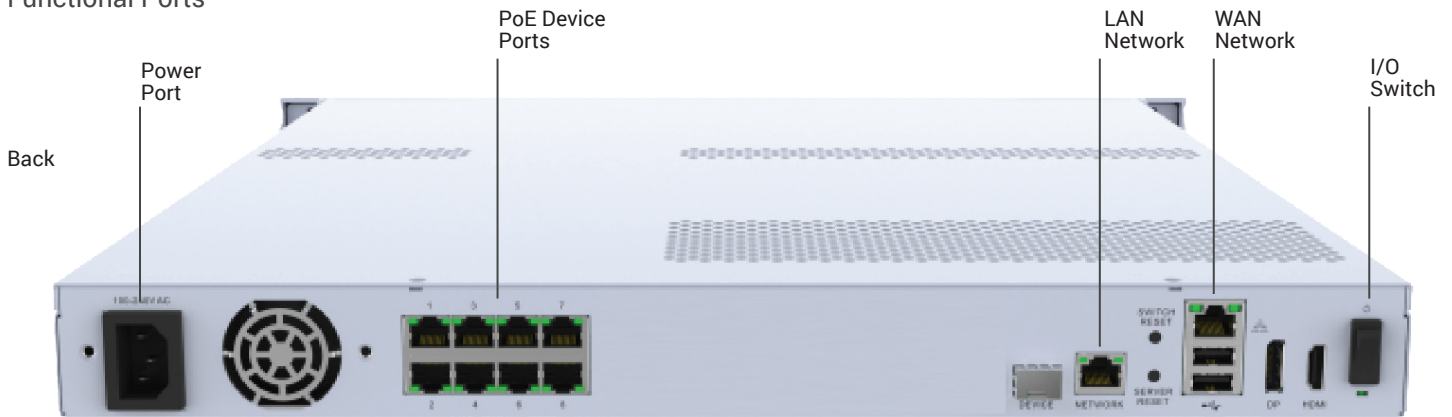

QxEnergy™ 510

The all new QxEnergy™ 510 delivers the capability of Unified Video & Access with QxControl, while providing the convenience of integrated PoE+ ports to power and connect your cameras and door controllers. QxEnergy Gateways can be either cloud connected allowing you to take advantage of cloud-based management, monitoring and video storage when paired with QxPro licenses or be an on-premise only solution using our QxOne licenses. Selectable local storage provides event driven or continuous recording options for both QxPro and QxOne systems.

Functional Ports

*all non-labeled ports are unused

Specifications

- Up to 32 cameras and 64 total resources
- Up to 60TB of usable local storage
- Intel® 7th Gen Core™ i5-7500 Processor (Kaby Lake S)
- 8GB Memory
- 2-Uplink Ports
- 8-10/100 Mbps ports with PoE+, 30W per port with a total power budget of 240W, 10/100/1000 ingress between ports & CPU
- 90-264 VAC / 47-63 Hz
- Input Power: Max 200 Watts
- Operating Temp: 0°C-40°C
- Weight: 30.9 lbs (14 kg)
- 1U form factor, 19" w x 19" d x 1.75" h
- *Three year warranty*

Part Numbers:

- QXE510-04 (1U rackmount appliance with 4TB HDD)
- QXE510-08 (1U rackmount appliance with 8TB HDD)
- QXE510-12 (1U rackmount appliance with 12TB HDD)
- QXE510-16 (1U rackmount appliance with 16TB HDD)
- QXE510-20 (1U rackmount appliance with 20TB HDD)