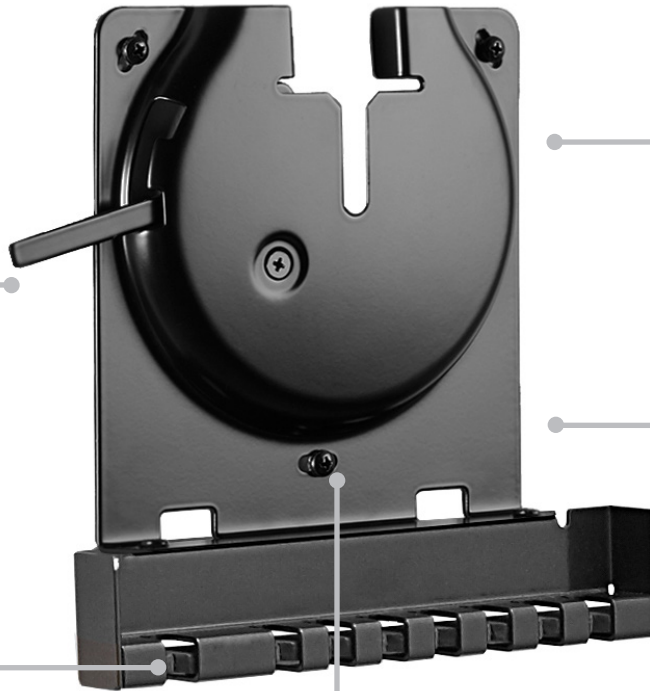

SLIM WALL MOUNT

Designed for Sonos Amp

Mount Sonos Amp anywhere with the Slim Wall Mount. Developed in partnership with Sonos, the SANUS mount is custom-fit to Amp ensuring optimal performance and unobstructed access to ports. All necessary hardware is included in the box along with a time-saving drilling template that makes it easy to group several Amps together to support larger audio systems.

Lockable latch keeps Sonos Amp securely in place

Drilling template included

Foam slots guide and secure cables in place to protect amp ports

Slots allow mount to be adjusted for fine-tuning placement during installation

Flexible Installation: mount to any wall surface, including cabinetry, vertically or upside down

UPC
793795533166

PRODUCT DIMENSIONS (W X D X H)
6.70" x 2.00" x 8.75" / 17.02cm x 5.08cm x 22.23cm

WEIGHT CAPACITY
6 lbs / 2.72kg