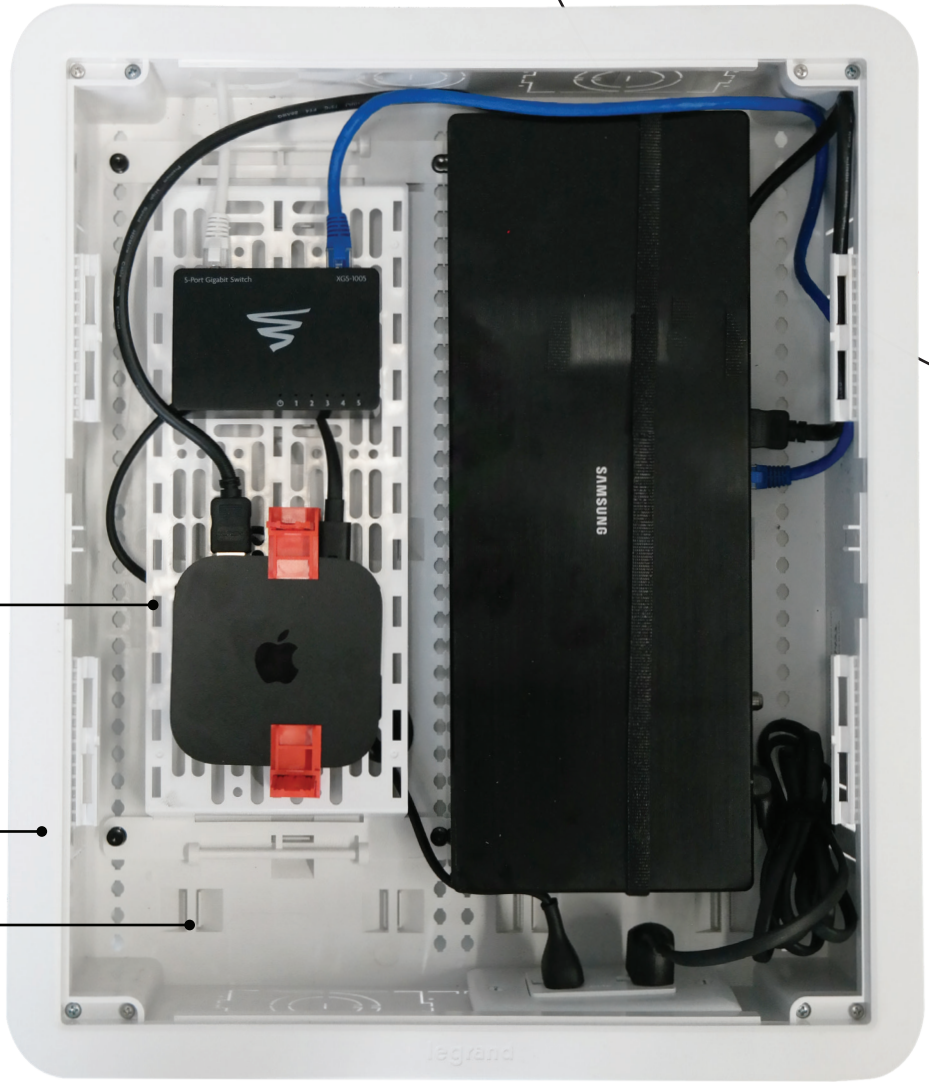

SANUS MEDIA BOX + SAMSUNG ONE CONNECT

The perfect home for your Samsung One Connect. This sleek in-wall storage space provides a convenient and stylish way to keep your One Connect device out of sight, while still being easily accessible. The Sanus 17" Media Box is designed to fit all One Connect models, with integrated device mounting, cable management and power (not included).

SA-IWB17-W1 Fits:

- One Connect Box (all models)
- One Connect Mini (all models)

SA-IWB9-W1 Fits:

42" and below TV Models

9 inch media box with Samsung One Connect Box

Mounting plate with 1.5" of elevation adds second layer of storage and accommodates larger devices

Trim ring conceals messy drywall leaving a clean, professional installation

Built-in hook and loop locations

MADE IN U.S.A.

Bottom power receptacle and cable management knockouts

SANUS®

A brand of Legrand

SANUS MEDIA BOX + SAMSUNG ONE CONNECT

**WORKS GREAT BEHIND SANUS WALL MOUNTS AND
ALSO SAMSUNG SLIM FIT WALL MOUNT**

SA-IWB17-W1

SA-IWB9-W1

PRODUCT DIMENSIONS (W X D X H)

17 INCH: 15.87" x 3.97" x 18.52" / 40.30cm x 10.08cm x 47.04cm

9 INCH: 15.87" x 3.97" x 10.8" / 40.30cm x 10.08cm x 27.43cm