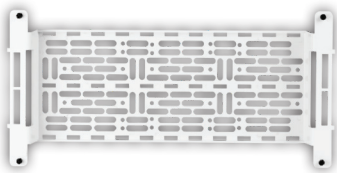

SANUS MEDIA BOX + SAMSUNG ONE CONNECT

The perfect home for your Samsung One Connect. This sleek in-wall storage space provides a convenient and stylish way to keep your One Connect device out of sight, while still being easily accessible. The Sanus 17" Media Box is designed to fit all One Connect models, with integrated device mounting, cable management and power (not included).

SA-IWB17-W1 Fits:

- One Connect Box (all models)
- One Connect Mini (all models)

SA-IWB9-W1 Fits:

42" and below TV Models

9 inch media box with Samsung One Connect Box

Mounting plate with 1.5" of elevation adds second layer of storage and accommodates larger devices

Trim ring conceals messy drywall leaving a clean, professional installation

Built-in hook and loop locations

MADE IN U.S.A.

Bottom power receptacle and cable management knockouts

SANUS®

A brand of Legrand

SANUS MEDIA BOX + SAMSUNG ONE CONNECT

**WORKS GREAT BEHIND SANUS WALL MOUNTS AND
ALSO SAMSUNG SLIM FIT WALL MOUNT**

SA-IWB17-W1

SA-IWB9-W1

PRODUCT DIMENSIONS (W X D X H)

17 INCH: 15.87" x 3.97" x 18.52" / 40.30cm x 10.08cm x 47.04cm

9 INCH: 15.87" x 3.97" x 10.8" / 40.30cm x 10.08cm x 27.43cm