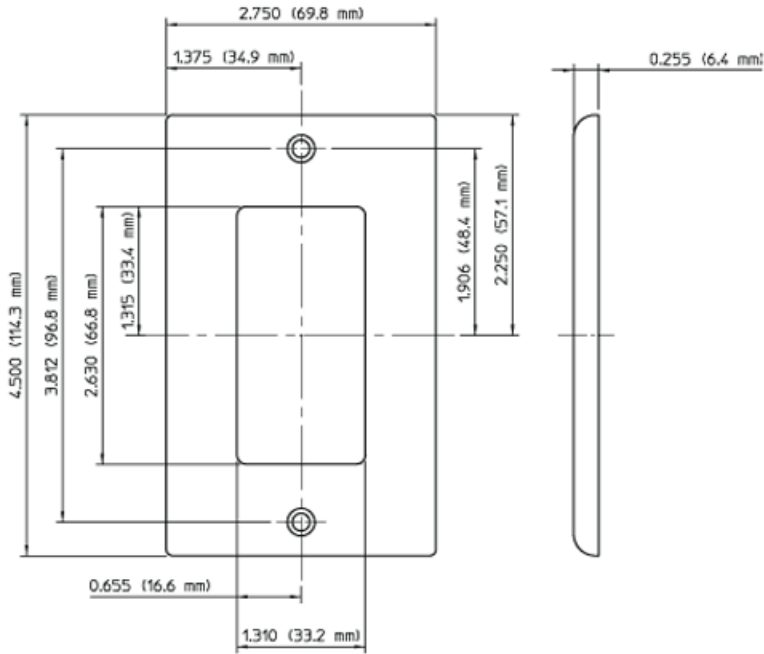

SPECIFICATION SUBMITTAL

JOB NAME:		CATALOG NUMBERS:	
____		____	____
JOB NUMBER:		____	____

Leviton Manufacturing Co., Inc.

201 North Service Road, Melville, NY 11747

Telephone: +1-800-323-8920 · FAX: +1-800-832-9538 · Tech Line (8:30AM-7:30PM E.S.T. Monday-Friday):

+1-800-824-3005

Leviton Manufacturing of Canada, Ltd.

165 Hymus Boulevard, Pointe Claire, Quebec H9R 1E9 · Telephone: +1-800-469-7890 ·

FAX: +1-800-824-3005 · www.leviton.com/canada

Leviton S. de R.L. de C.V.

Lago Tana 43, Mexico DF, Mexico CP 11290 · Tel.: (+52)55-5082-1040 · FAX: (+52)5386-

1797 · www.leviton.com.mx

Visit our Website at: www.leviton.com

© 2021 Leviton Manufacturing Co., Inc. All Rights Reserved. Subject to change without notice.

Leviton has a global presence.

If you would like to know where your local Leviton office is located please go to:

www.leviton.com/international/contacts/