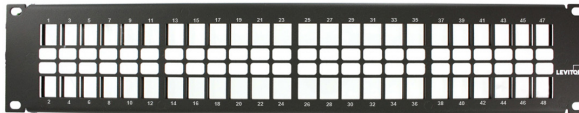

## APPLICATION

QuickPort Patch Panels are compatible with all QuickPort modular connectors to maximize versatility with a variety of media applications and enable easy upgrades. The panel fits all industry-standard 19-inch racks and cabinets.

49x55-H24

49x55-H48

49255-48N

49255-L24

49255-L48

## SPECIFICATION

Patch panels shall be made of 16 AWG steel, and shall have a black powder coat finish with port numbers silk screened above or below each port. The panel shall be offered in 24- and 48-port configurations. The panel shall have the ability to allow for single port replacement of inoperative ports. Panels with label holders shall magnify the label printing.

## DESIGN CONSIDERATIONS

- Mounts on 19-inch equipment racks
- Accepts all QuickPort-style connectors
- Includes port numbers
- 49255-H24, 49255-H48, 49255-48N, and 49355-Hxx include write-on blocks
- Includes mounting location for rear cable management bar (49005-CMB)
- Magnifying lens ensures visibility of port labels (49255-L24, 49255-L48)