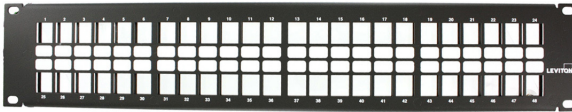

PRODUCT SPECIFICATIONS

49x55-Hxx, 49255-48N, 49255-Lxx

Flat QuickPort™ Patch Panels

APPLICATION

QuickPort Patch Panels are compatible with all QuickPort modular connectors to maximize versatility with a variety of media applications and enable easy upgrades. The panel fits all industry-standard 19-inch racks and cabinets.

49x55-H48

SPECIFICATION

Patch panels shall be made of 16 AWG steel, and shall have a black powder coat finish with port numbers silk screened above or below each port. The panel shall be offered in 24- and 48-port configurations. The panel shall have the ability to allow for single port replacement of inoperative ports. Panels with label holders shall magnify the label printing.

DESIGN CONSIDERATIONS

- Mounts on 19-inch equipment racks
- Accepts all QuickPort-style connectors
- Includes port numbers
- 49255-H24, 49255-H48, 49255-48N, and 49355-Hxx include write-on blocks
- Includes mounting location for rear cable management bar (49005-CMB)
- Magnifying lens ensures visibility of port labels (49255-L24, 49255-L48)

STANDARDS & REGULATIONS

- ANSI/TIA-568
- cULus Listed

MECHANICAL SPECIFICATIONS

Capacity: 24- and 48-port
Materials: 16 AWG steel; black powder coat finish
Dimensions: See page two
Mounting: 19-inch rack mount
Color: Black
Temperature (Storage): -40 °C to +70 °C
Temperature (Operating): -10 °C to +60 °C
Humidity (Maximum): 95% relative humidity, non-condensing

COUNTRY OF ORIGIN

H24, H48, 48N, L24: Taiwan
L48: USA

WARRANTY INFORMATION

For Leviton product warranties, go to leviton.com/ns/warranty

49X55-HXX, 49255-48N, 49255-LXX