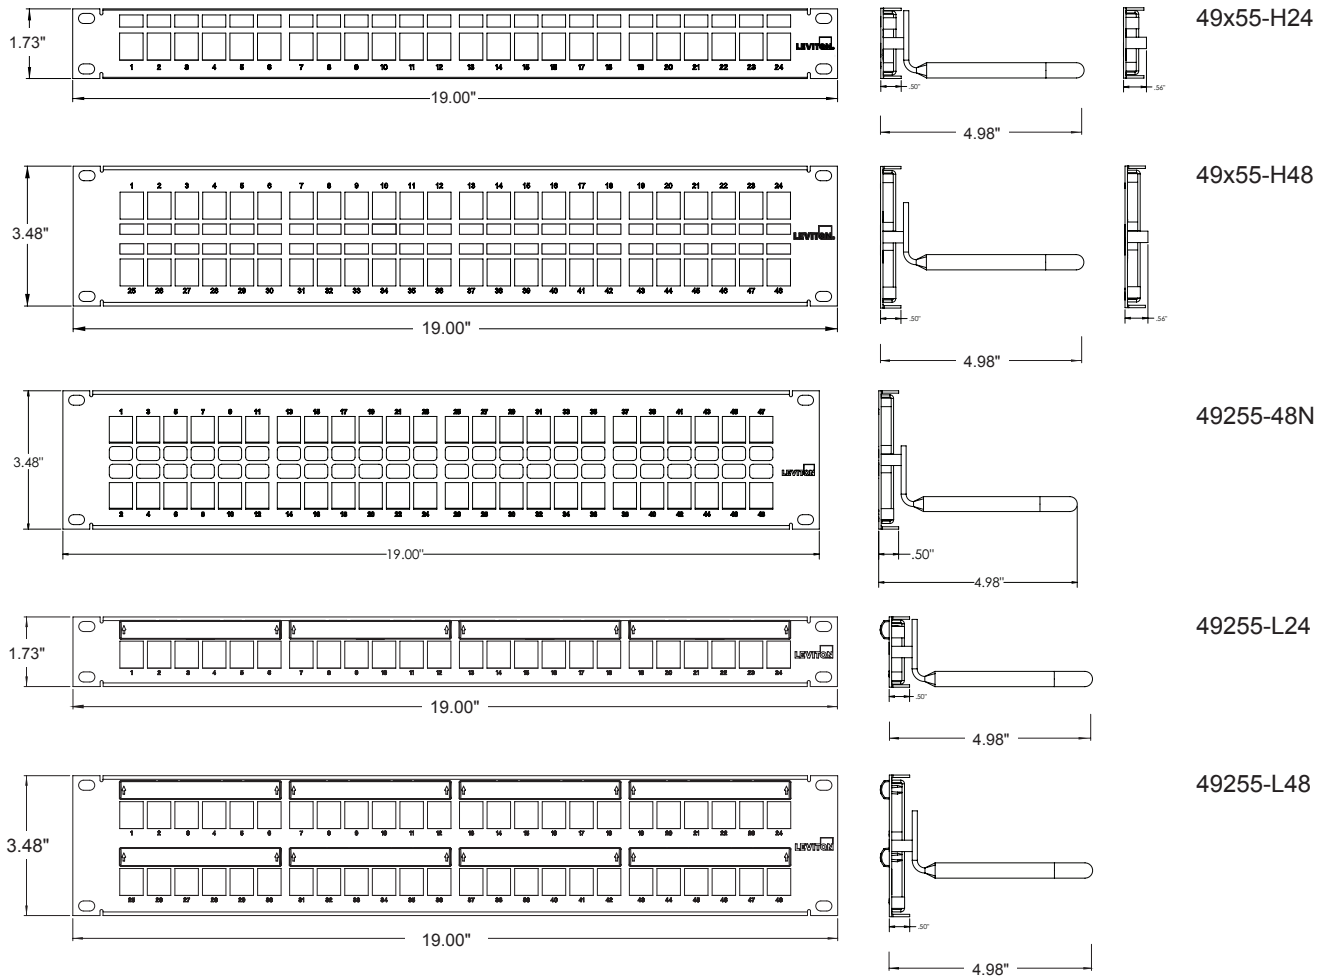

## WARRANTY INFORMATION

For Leviton product warranties, go to [leviton.com/ns/warranty](http://leviton.com/ns/warranty)

49X55-HXX, 49255-48N, 49255-LXX

# PRODUCT SPECIFICATIONS

49x55-Hxx, 49255-48N, 49255-Lxx

49X55-HXX, 49255-48N, 49255-LXX

## PART NUMBERS

Description	Part No.
QuickPort™ Patch Panel, 1RU, 24-port, cable management bar included, black	49255-H24
QuickPort Patch Panel, 2RU, 48-port, cable management bar included, black	49255-H48
QuickPort Patch Panel with vertical numbering, 2RU, 48-port, cable management bar included, black	49255-48N
QuickPort Patch Panel with Magnifying Lens Label Holder, 1RU, 24-port, cable management bar included, black	49255-L24
QuickPort Patch Panel with Magnifying Lens Label Holder, 2RU, 48-port, cable management bar included, black	49255-L48
QuickPort Patch Panel, 1RU, 24-Port, without cable management bar, black	49355-H24
QuickPort Patch Panel, 2RU, 48-Port, without cable management bar, black	49355-H48