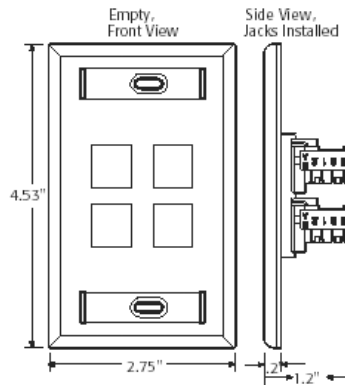

# 42080-4WS

Single-Gang QuickPort Wallplate with ID Windows, 4-Port, White

Leviton single-gang and dual-gang wallplates accept QuickPort snap-in modules to support multimedia station applications with 1, 2, 3, 4, 6, 8, and 12 ports. Use where port designation windows in a single-gang or dual-gang economical flush-mount housing is desired. Available in five colors: white, light almond, grey, ivory, and black.

## Features and Benefits

- Includes ID designation windows for each wallplate
- Color-matched wallplate screws
- Fits within minimum rectangular NEMA openings
- Compatible with all individual QuickPort modules
- Individual port configurability allows specification flexibility
- Narrow module width allows high port density in a small area