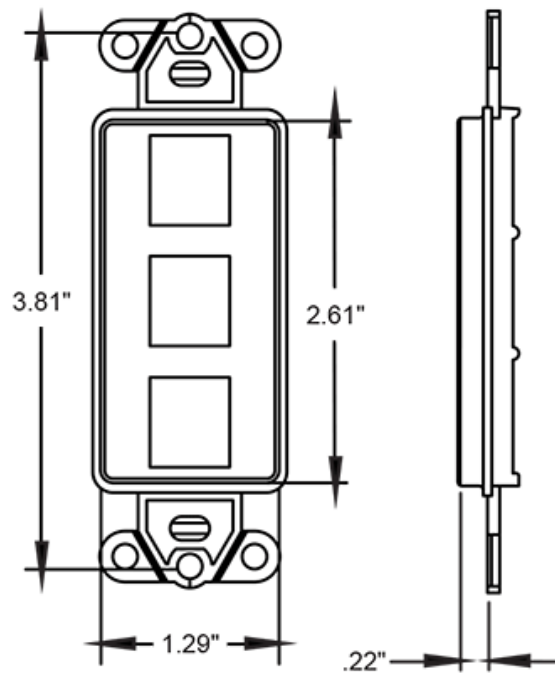

41643-W

QuickPort Decora Insert, 3-Port, White

Decora inserts accept all QuickPort snap-in modules, and are used to support voice, data, audio, and video applications in NEMA openings where a Decora-brand look is desired. Available in white, light almond, ivory, gray, black, and brown.

Features and Benefits

- Mounts flush with Decora wallplate
- True Decora-brand design matches Leviton Decora rocker switches and electrical products
- Fits within minimum NEMA openings
- High port density options
- Inserts accept all QuickPort connectors
- Not compatible with Decora Plus Wallplates when used with low-voltage box eliminators

UPC Code : 078477013748

Country Of Origin : Mexico

RoHS Compliant : Yes

3-Port Insert

SPECIFICATION SUBMITTAL

| | |
|---|--|
| JOB NAME: <input style="width: 95%; height: 20px;" type="text"/> | CATALOG NUMBERS: <input style="width: 95%; height: 20px;" type="text"/> |
| JOB NUMBER: <input style="width: 95%; height: 20px;" type="text"/> | <input style="width: 95%; height: 20px;" type="text"/> |