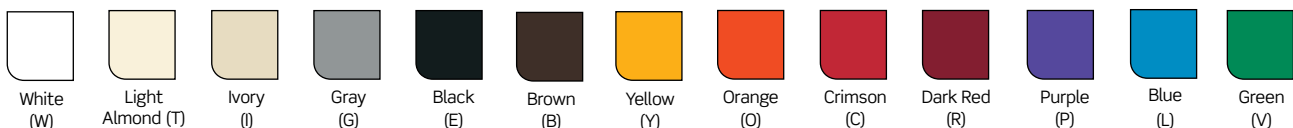

QuickPort™ AV Couplers and Blanks

Description	White	Light Almond	Ivory	Gray	Black	Brown
[E] BNC Coupler, nickel plated	41084-BWF	—	—	—	41084-BEF	—
[F] HDMI Coupler	40834-00W	40834-00T	40834-00I	—	40834-00E	—
[G] USB A/A Coupler	40835-00W	—	40835-00I	40835-00G	—	—
[H] 3.5mm Stereo Jack, screw terminal	40839-SWS	—	40839-SIS	—	—	—
Blank Insert (Pack of 10)	41084-0BW	41084-0BT	41084-0BI	41084-0BG	41084-0BE	41084-0BB
Banana Jack Coupler, black stripe	40837-BWE	—	—	—	—	—
Banana Jack Coupler, red stripe	40837-BWR	—	—	—	—	—
[I] Binding Post Coupler, black stripe	40833-BWE	40833-BTE	—	—	40833-BEE	—
[J] Binding Post Coupler, red stripe	40833-BWR	40833-BTR	40833-BIR	—	40833-BER	—

Continued on next page

*Color Choices AV Couplers and Jacks are offered in a wide range of colors. To order colors, add suffix to Cat. No.